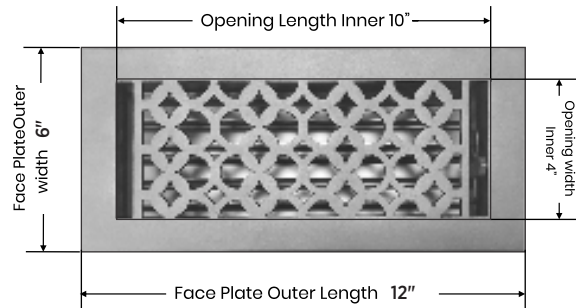

**Floor Register:**

Size 4"x10" (Duct opening size)

**Model:** VR 100

**Design:** Tudor Mashroom

**Metal:**

Cast Aluminum & Cast Iron

**Available Colors:**

Black, Brown & White

**PRIMA FLOOR REGISTER  
SIZE 4"X10"**

<b>Duct</b>	Opening	4"X10"
<b>Outer Face Plate</b>	Length	12"
<b>Outer Face Plate</b>	Width	6"
<b>Damper at back</b>	Depth	1-1/2"

Faceplate Sits 7 mm Above The Floor Level