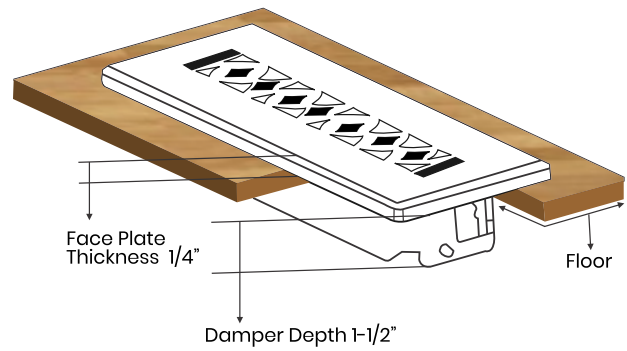

**Floor Register:**

Size 4"x10" (Duct opening size)

**Model:** VR 100

**Design:** Tudor Mashroom

**Metal:**

Cast Aluminum & Cast Iron

**Available Colors:**

Black, Brown & White

**PRIMA FLOOR REGISTER  
SIZE 4"X10"**

<b>Duct</b>	Opening	4"X10"
<b>Outer Face Plate</b>	Length	12"
<b>Outer Face Plate</b>	Width	6"
<b>Damper at back</b>	Depth	1-1/2"

Faceplate Sits 7 mm Above The Floor Level