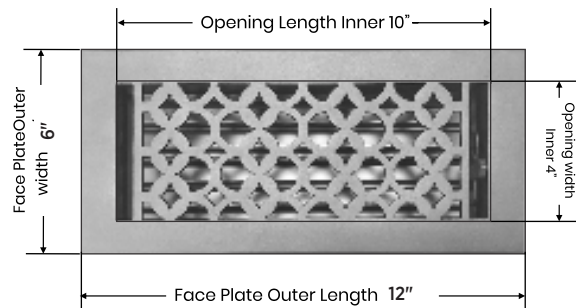

Floor Register:

Size 4"x10" (Duct opening size)

Model: VR 100

Design: Tudor Mashroom

Metal:

Cast Aluminum & Cast Iron

Available Colors:

Black, Brown & White

**PRIMA FLOOR REGISTER
SIZE 4"X10"**

Duct	Opening	4"X10"
Outer Face Plate	Length	12"
Outer Face Plate	Width	6"
Damper at back	Depth	1-1/2"

Faceplate Sits 7 mm Above The Floor Level