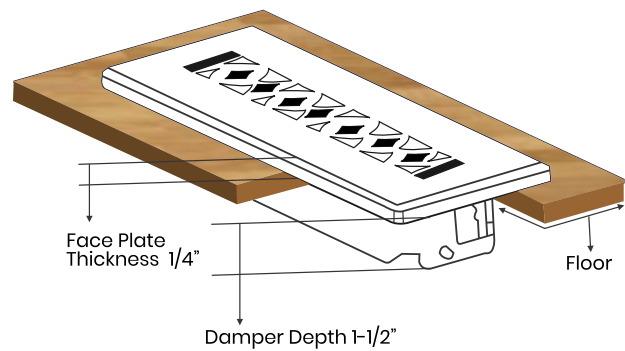

Floor Register:

Size 4"x10" (Duct opening size)

Model: VR 100

Design: Tudor Mashroom

Metal:

Cast Aluminum & Cast Iron

Available Colors:

Black, Brown & White

**PRIMA FLOOR REGISTER
SIZE 4"X10"**

Duct	Opening	4"X10"
Outer Face Plate	Length	12"
Outer Face Plate	Width	6"
Damper at back	Depth	1-1/2"

Faceplate Sits 7 mm Above The Floor Level