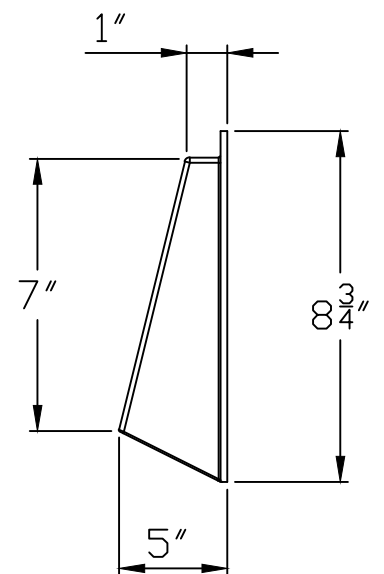

Floor Vent air Deflectors

FLOOR VENT AIR DEFLECTOR -8"X14"

CAST ALUMINUM

NOTE : ALL DIMENSIONS ARE IN INCHES