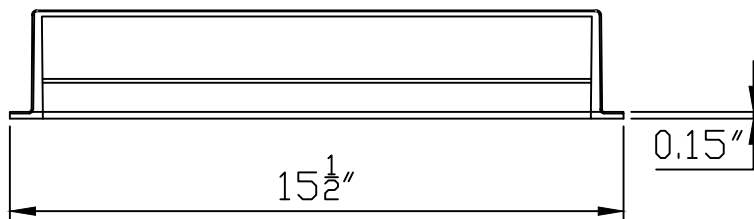

Floor Vent air Deflectors

FLOOR VENT AIR DEFLECTOR -8"X14"

CAST ALUMINUM

NOTE : ALL DIMENSIONS ARE IN INCHES