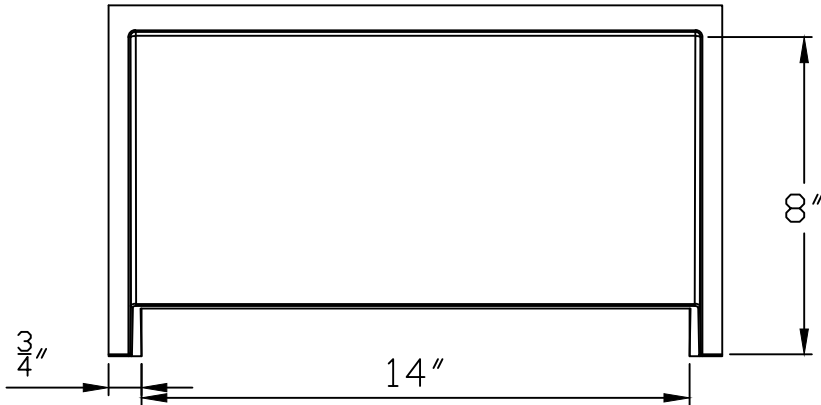

Floor Vent air Deflectors

FLOOR VENT AIR DEFLECTOR -8"X14"

CAST ALUMINUM

NOTE : ALL DIMENSIONS ARE IN INCHES