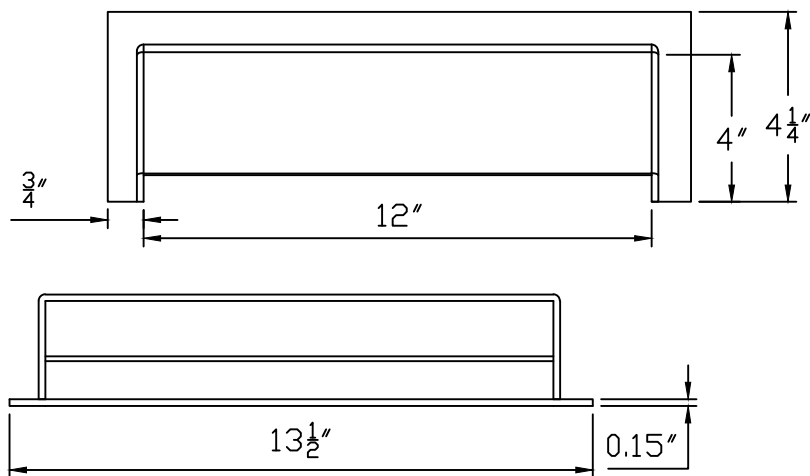

Floor Vent air Deflectors

FLOOR VENT AIR DEFLECTOR -4"X12"

CAST ALUMINUM

NOTE : ALL DIMENSIONS ARE IN INCHES