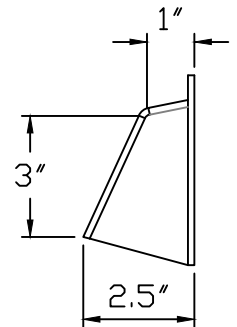

Floor Vent air Deflectors

FLOOR VENT AIR DEFLECTOR -4"X12"

CAST ALUMINUM

NOTE : ALL DIMENSIONS ARE IN INCHES