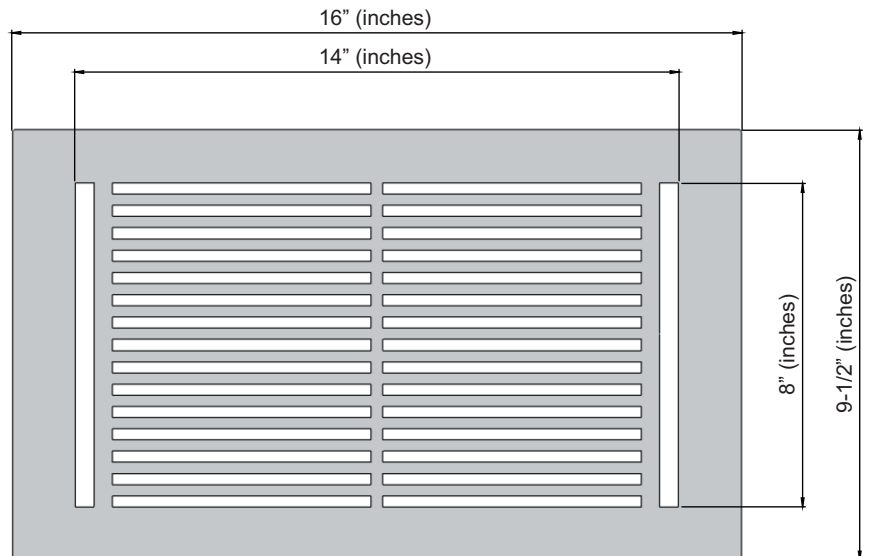

Floor Register
Size 8"x14"

Model:
VR-109

Design:
Modern Design

Metal:
Cast Aluminum

Available Colors:
Black, White, Brown & Satin (Natural)

PRIMA FLOOR REGISTER 8"X14"

Duct	Opening	8"x14"
Outer Face Plate	Length	16"
Out Face Plate	Width	9-1/2"

Faceplate Sits 7 mm Above The Floor Level