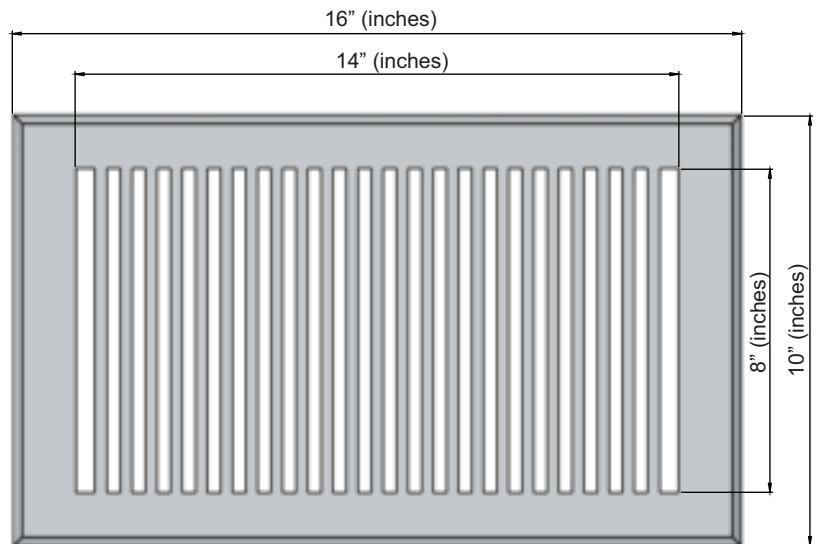

**Floor Register**  
Size 8"x14"

**Model:**  
VR-102

**Design:**  
Modern Design

**Metal:**  
Cast Aluminum

**Available Colors:**  
Black, White, Brown & Satin (Natural)

**PRIMA FLOOR REGISTER 8"X14"**

<b>Duct</b>	Opening	8"x14"
<b>Outer Face Plate</b>	Length	16"
<b>Out Face Plate</b>	Width	10"

Faceplate Sits 7 mm Above The Floor Level