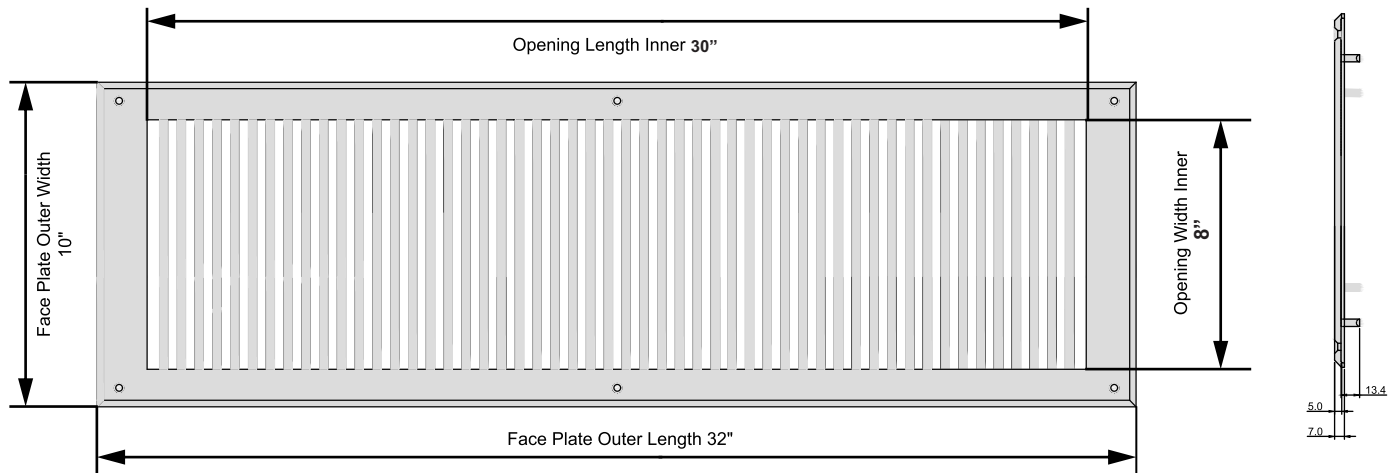

# AIR RETURN GRILL

**Air Return Grill:** Size 8"x30"  
**Model:** VR-102  
**Design:** Modern Design  
**Metal:** Cast Aluminum & Cast Iron  
**Available Colors:** Black, Brown & White

## AIR RETURN GRILL 8"X30"

Duct	Opening	8"x30"
Outer Face Plate	Length	32"
Out Face Plate	Width	10"

## AIR RETURN GRILL 8"x30"

**SKU - 830ARGCA102**

NOT TO SCALE

Comes with countersunk holes and matching screws