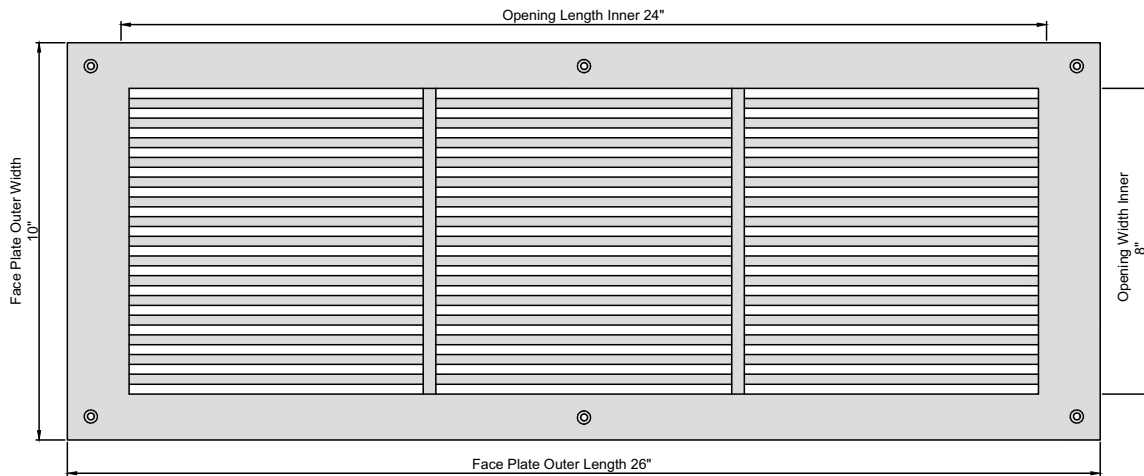

AIR RETURN GRILL

Air Return Grill: Size 8"x24"
Model: VR-109
Design: Modern Design
Metal: Cast Aluminum & Cast Iron
Available Colors: Black, Brown & White

AIR RETURN GRILL 8"X30"

Duct	Opening	8"x24"
Outer Face Plate	Length	26"
Out Face Plate	Width	10"

AIR RETURN GRILL 8"X30"
SKU - 824ARGCA109

NOT TO SCALE

Comes with countersunk holes and matching screws