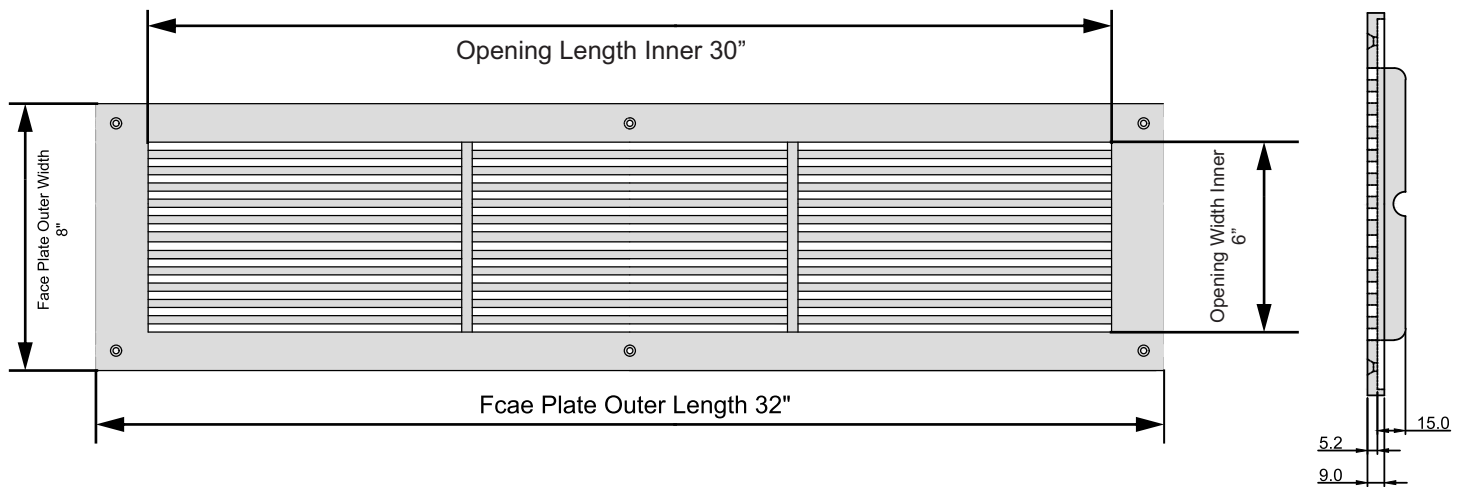

AIR RETURN GRILL

Air Return Grill: Size 6"x30"
Model: VR-109
Design: Modern Design
Metal: Cast Aluminum & Cast Iron
Available Colors: Black, Brown & White

AIR RETURN GRILL 6"X30"

Duct	Opening	6"x30"
Outer Face Plate	Length	32"
Out Face Plate	Width	8"

AIR RETURN GRILL 6"X30"

SKU - 630ARGCA109

NOT TO SCALE

Comes with countersunk holes and matching screws