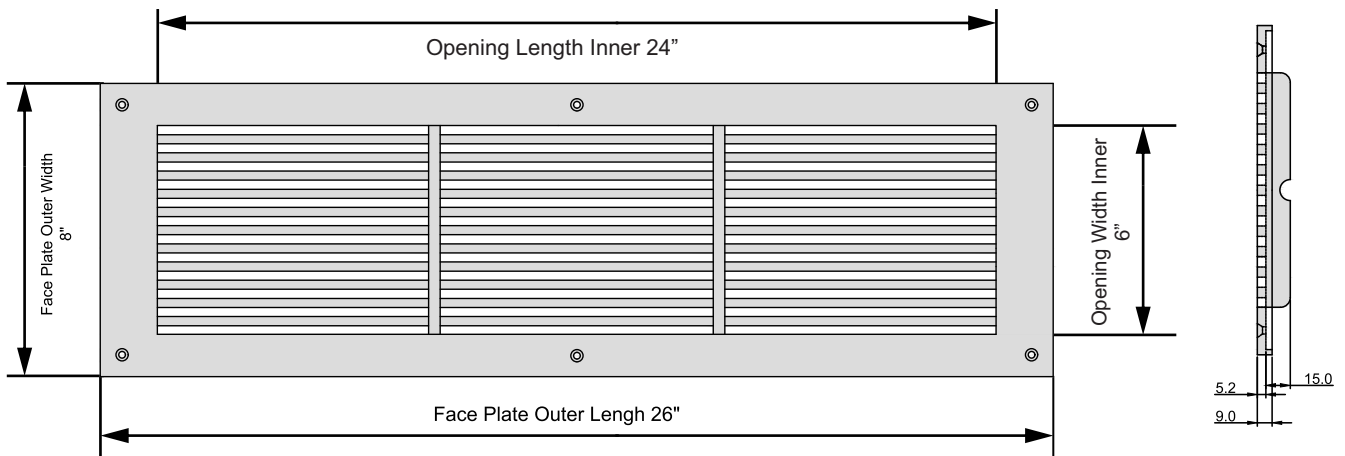

AIR RETURN GRILL

Air Return Grill: Size 6"x24"
Model: VR-109
Design: Modern Design
Metal: Cast Aluminum & Cast Iron
Available Colors: Black, Brown & White

AIR RETURN GRILL 6"X24"

Duct	Opening	6"x24"
Outer Face Plate	Length	26"
Out Face Plate	Width	8"

AIR RETURN GRILL 6"X24"

SKU - 624ARGCA109

NOT TO SCALE

Comes with countersunk holes and matching screws