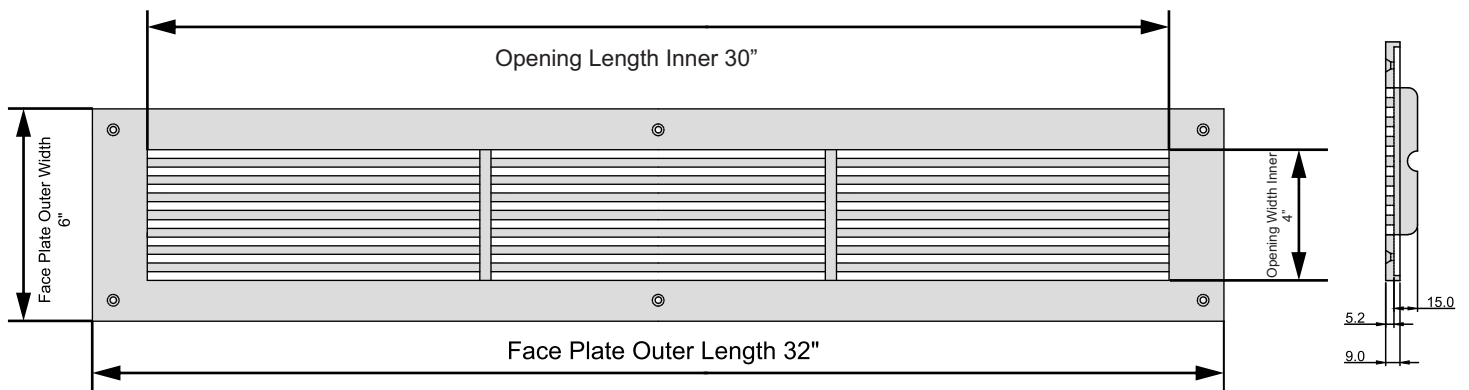

AIR RETURN GRILL

Air Return Grill: Size 4"x30"
Model: VR-109
Design: Modern Design
Metal: Cast Aluminum & Cast Iron
Available Colors: Black, Brown & White

AIR RETURN GRILL 4"X30"

Duct	Opening	4"x30"
Outer Face Plate	Length	32"
Out Face Plate	Width	6"

AIR RETURN GRILL 4"X30"
SKU - 430ARGCA109

NOT TO SCALE

Comes with countersunk holes and matching screws