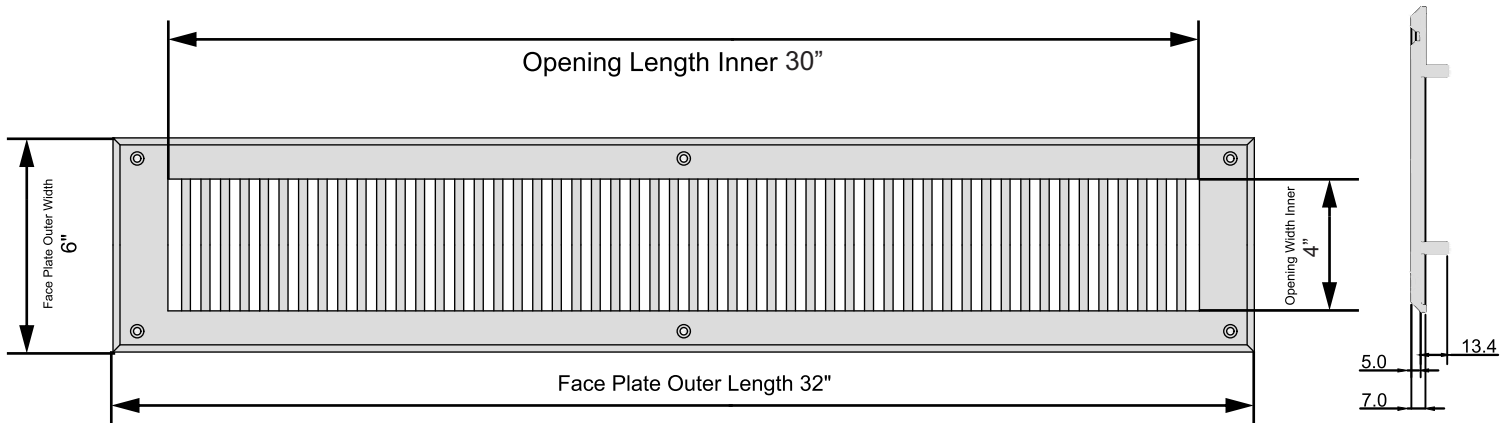

AIR RETURN GRILL

Air Return Grill: Size 4"x30"
Model: VR-102
Design: Modern Design
Metal: Cast Aluminum & Cast Iron
Available Colors: Black, Brown & White

AIR RETURN GRILL 4"X30"

Duct	Opening	4"x30"
Outer Face Plate	Length	32"
Out Face Plate	Width	6"

AIR RETURN GRILL 4"x30
SKU - 430ARGCA102

NOT TO SCALE

Comes with countersunk holes and matching screws