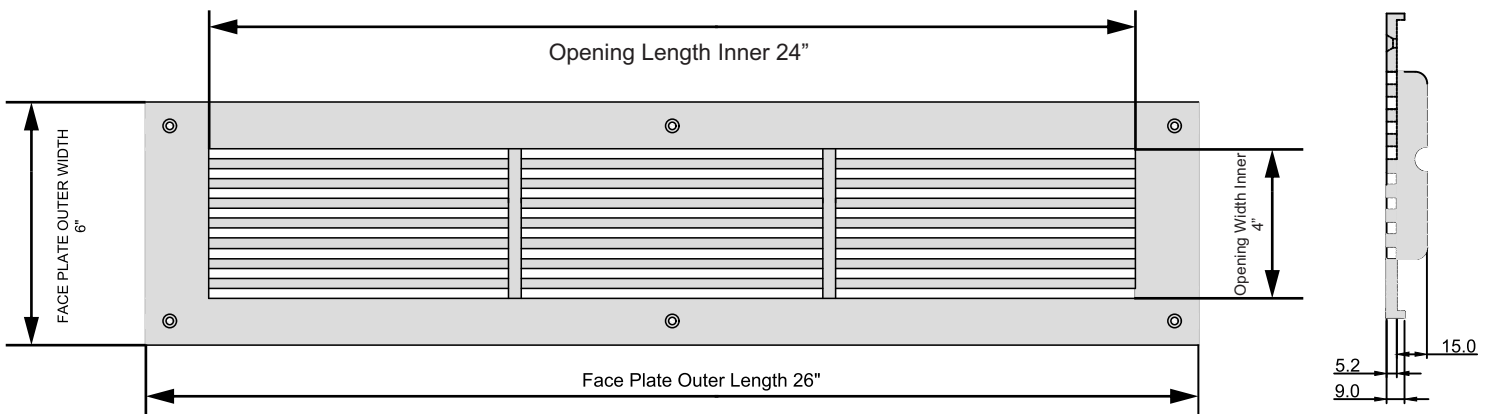

# AIR RETURN GRILL

**Air Return Grill:** Size 4"x24"  
**Model:** VR-109  
**Design:** Modern Design  
**Metal:** Cast Aluminum & Cast Iron  
**Available Colors:** Black, Brown & White

**SIDE VIEW**

## AIR RETURN GRILL 4"X24"

<b>Duct</b>	Opening	4"x24"
<b>Outer Face Plate</b>	Length	26"
<b>Out Face Plate</b>	Width	6"

**AIR RETURN GRILL 4"X24"**  
**SKU - 424ARGCA109**

NOT TO SCALE

Comes with countersunk holes and matching screws