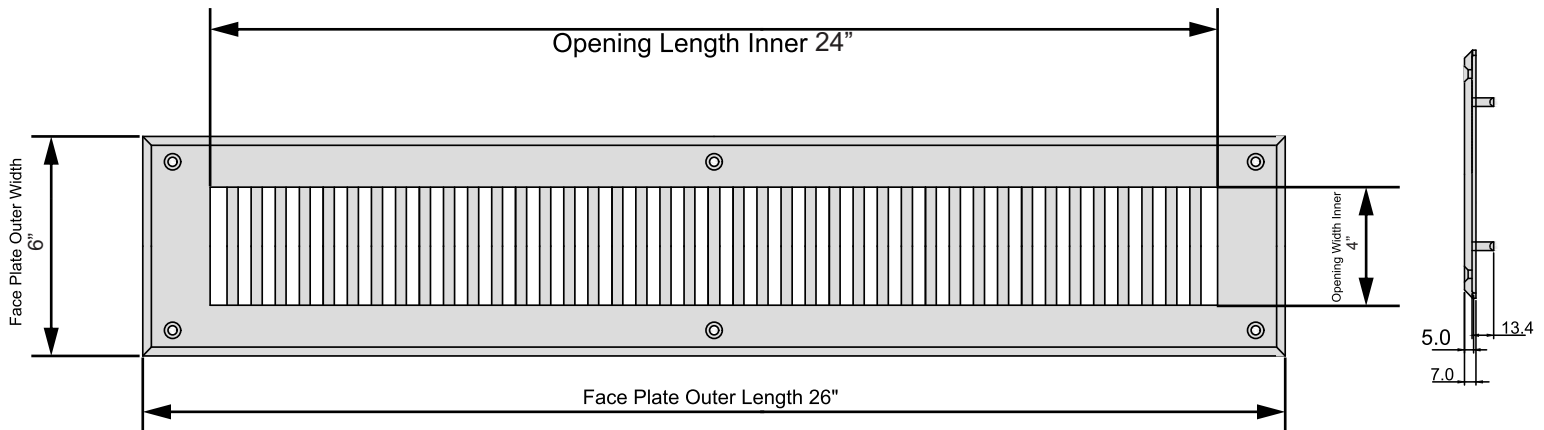

AIR RETURN GRILL

Air Return Grill:
Size 4"x24"

Model:
VR-102

Design:
Modern Design

Metal:
Cast Aluminum & Cast Iron

Available Colors:
Black, Brown & White

AIR RETURN GRILL 4"X24"

Duct	Opening	4"x24"
Outer Face Plate	Length	26"
Out Face Plate	Width	6"

AIR RETURN GRILL 4"X24"

SKU - 424ARGCA102

NOT TO SCALE

Comes with countersunk holes and matching screws