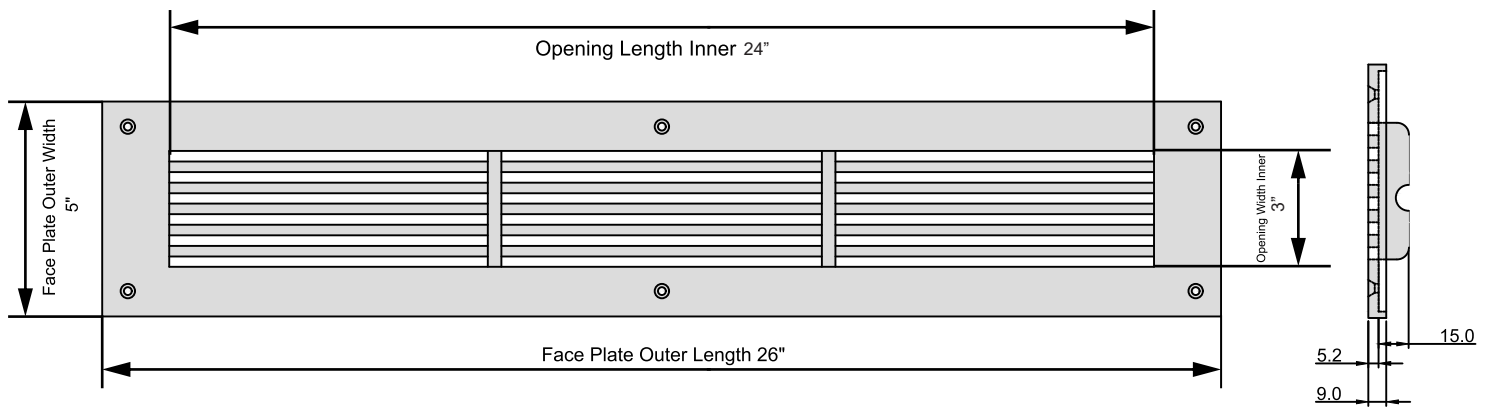

AIR RETURN GRILL

Air Return Grill: Size 3"x24"
Model: VR-109
Design: Modern Design
Metal: Cast Aluminum & Cast Iron
Available Colors: Black, Brown & White

AIR RETURN GRILL 3"X24"

| | | |
|------------------|---------|--------|
| Duct | Opening | 3"x24" |
| Outer Face Plate | Length | 26" |
| Out Face Plate | Width | 5" |

AIR RETURN GRILL 3"x24"
SKU - 324ARGCA109

NOT TO SCALE

Comes with countersunk holes and matching screws