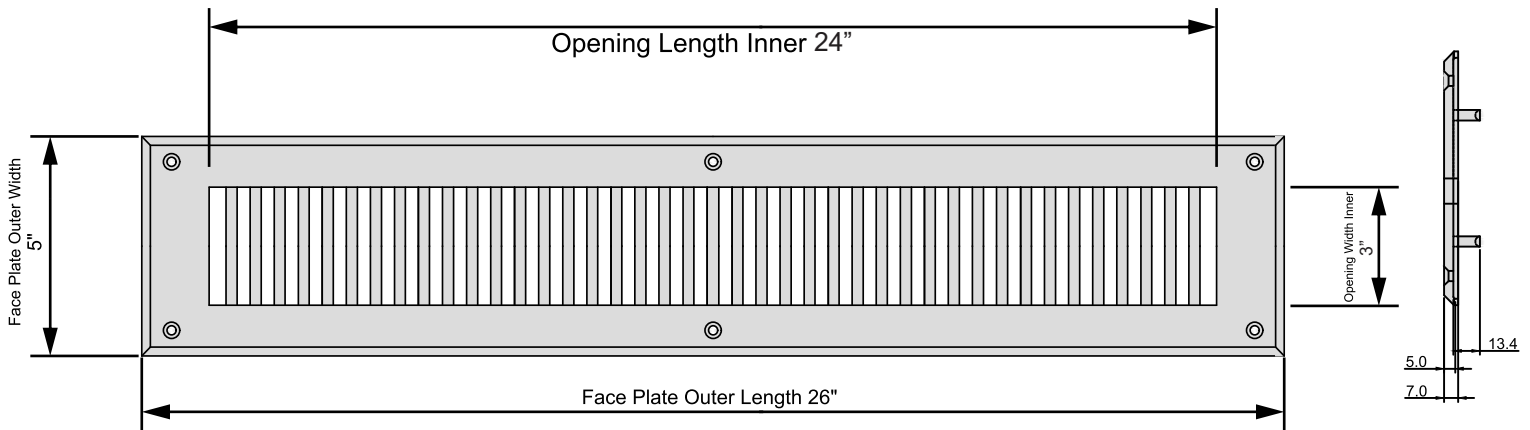

AIR RETURN GRILL

Air Return Grill: Size 3"x24"
Model: VR-102
Design: Modern Design
Metal: Cast Aluminum & Cast Iron
Available Colors: Black, Brown & White

AIR RETURN GRILL 3"X24"

Duct	Opening	3"x24"
Outer Face Plate	Length	26"
Out Face Plate	Width	5"

AIR RETURN GRILL 3"x24"
SKU - 324ARGCA102
NOT TO SCALE

Comes with countersunk holes and matching screws