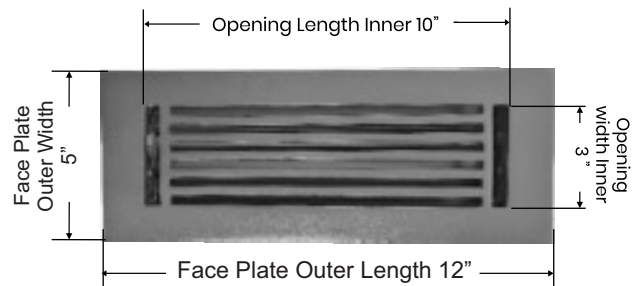

Floor Register:

Size 3"x10" (Duct opening size)

Model: VR 109

Design: Modern Design

Metal:

Cast Aluminum

Available Colours:

Black, Brown, White & Satin Aluminum

PRIMA FLOOR REGISTER

SIZE 3"X10"

Duct	Opening	3"X10"
Outer Face Plate	Length	12"
Outer Face Plate	Width	5"
Damper at back	Depth	1-1/2"

Faceplate Sits 7 mm Above The Floor Level