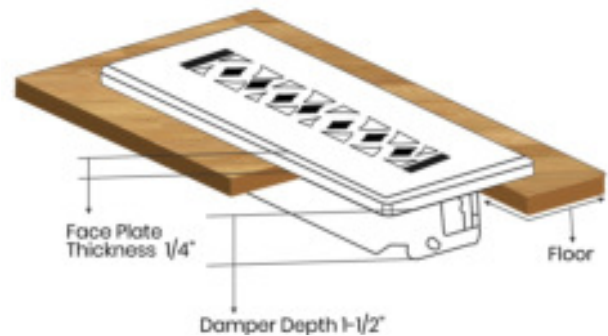

Floor Register:

Size 3"x10" (Duct opening size)

Model: VR 109

Design: Modern Design

Metal:

Cast Aluminum

Available Colours:

Black, Brown, White & Satin Aluminum

PRIMA FLOOR REGISTER

SIZE 3"X10"

Duct	Opening	3"X10"
Outer Face Plate	Length	12"
Outer Face Plate	Width	5"
Damper at back	Depth	1-1/2"

Faceplate Sits 7 mm Above The Floor Level