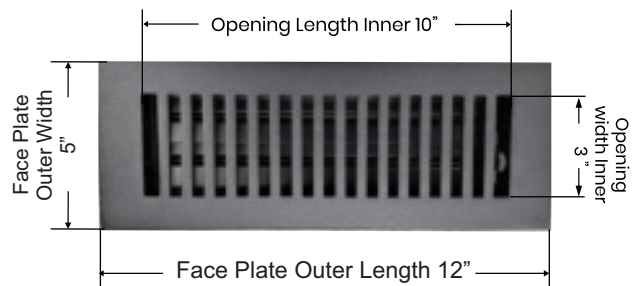

Floor Register:

Size 3"x10" (Duct opening size)

Model: VR 102

Design: Modern Design

Metal:

Cast Aluminum

Available Colours:

Black, Brown, White & Satin Aluminum

**PRIMA FLOOR REGISTER
SIZE 3"X10"**

Duct	Opening	3"x10"
Outer Face Plate	Length	12"
Outer Face Plate	Width	5"
Damper at back	Depth	1-1/2"

Faceplate Sits 7 mm Above The Floor Level