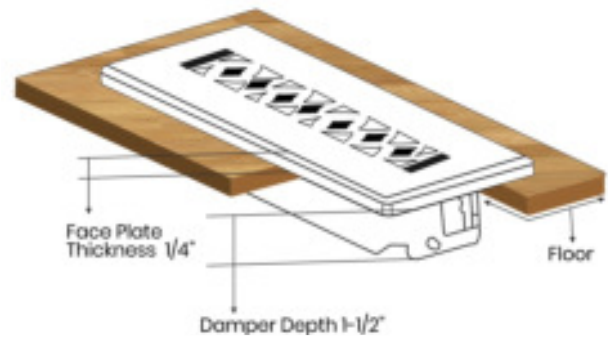

Floor Register:

Size 3"x10" (Duct opening size)

Model: VR 102

Design: Modern Design

Metal:

Cast Aluminum

Available Colours:

Black, Brown, White & Satin Aluminum

**PRIMA FLOOR REGISTER
SIZE 3"X10"**

Duct	Opening	3"x10"
Outer Face Plate	Length	12"
Outer Face Plate	Width	5"
Damper at back	Depth	1-1/2"

Faceplate Sits 7 mm Above The Floor Level