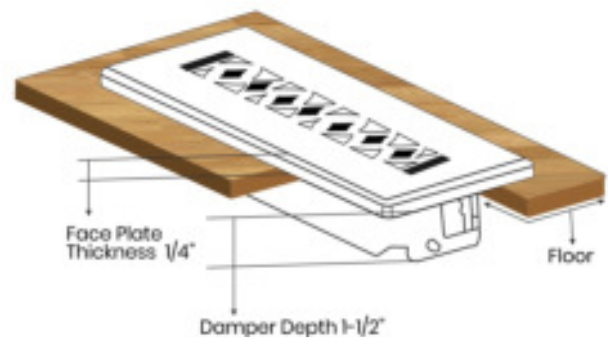

**Floor Register:**

Size 3"x10" (Duct opening size)

**Model:** VR 102

**Design:** Moden Design

**Metal:**

Cast Aluminum

**Available Colours:**

Black, Brown, White & Gold

**PRIMA FLOOR REGISTER  
SIZE 3"X10"**

<b>Duct</b>	Opening	3"X10"
<b>Outer Face Plate</b>	Length	12"
<b>Outer Face Plate</b>	Width	5"
<b>Damper at back</b>	Depth	1-1/2"

Faceplate Sits 7 mm Above The Floor Level