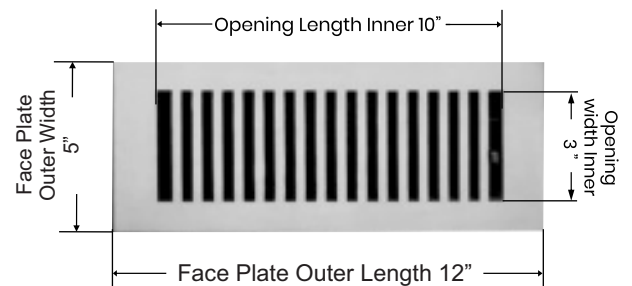

**Floor Register:**

Size 3"x10" (Duct opening size)

**Model:** VR 102

**Design:** Moden Design

**Metal:**

Cast Aluminum

**Available Colours:**

Black, Brown, White & Gold

**PRIMA FLOOR REGISTER  
SIZE 3"X10"**

<b>Duct</b>	Opening	3"X10"
<b>Outer Face Plate</b>	Length	12"
<b>Outer Face Plate</b>	Width	5"
<b>Damper at back</b>	Depth	1-1/2"

Faceplate Sits 7 mm Above The Floor Level