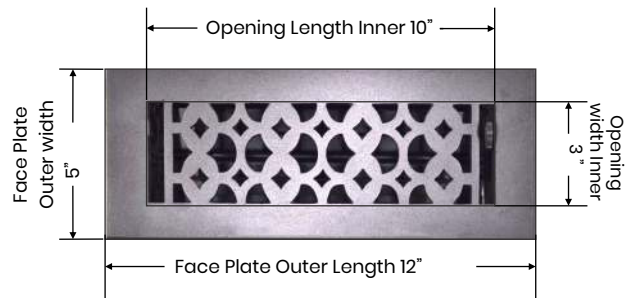

Floor Register:

Size 3"x10" (Duct opening size)

Model: VR 100

Design: Tudor Mashroom

Metal:

Cast Aluminum

Available Colors:

Black, Brown, White & Satin Aluminum

PRIMA FLOOR REGISTER

SIZE 3"X10"

Duct	Opening	3"X10"
Outer Face Plate	Length	12"
Outer Face Plate	Width	5"
Damper at back	Depth	1-1/2"

Faceplate Sits 7 mm Above The Floor Level