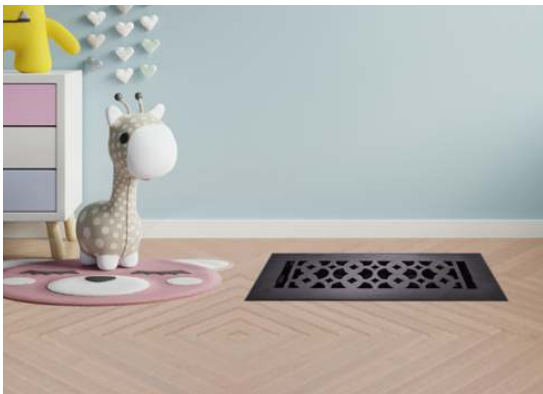

Floor Register:

Size 3"x10" (Duct opening size)

Model: VR 100

Design: Tudor Mashroom

Metal:

Cast Aluminum

Available Colors:

Black, Brown, White & Satin Aluminum

PRIMA FLOOR REGISTER

SIZE 3"X10"

Duct	Opening	3"X10"
Outer Face Plate	Length	12"
Outer Face Plate	Width	5"
Damper at back	Depth	1-1/2"

Faceplate Sits 7 mm Above The Floor Level