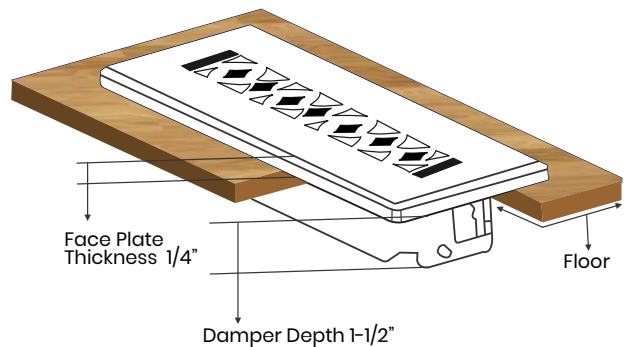

Floor Register:

Size 3"x10" (Duct opening size)

Model: VR 100

Design: Tudor Mashroom

Metal:

Cast Aluminum

Available Colors:

Black, Brown, White & Satin Aluminum

PRIMA FLOOR REGISTER

SIZE 3"X10"

Duct	Opening	3"X10"
Outer Face Plate	Length	12"
Outer Face Plate	Width	5"
Damper at back	Depth	1-1/2"

Faceplate Sits 7 mm Above The Floor Level