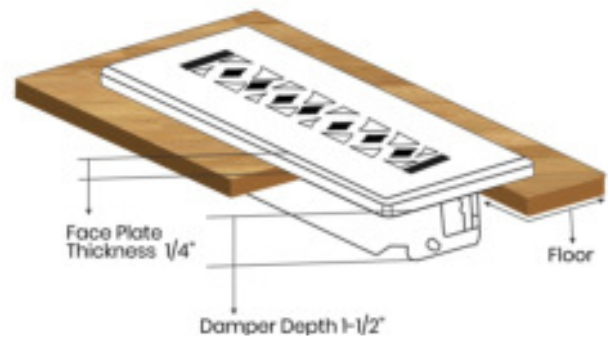

Floor Register:

Size 3"x10" (Duct opening size)

Model: VR 100

Design: Tudor Mashroom

Metal:

Cast Aluminum

Available Colours:

Black, Brown, White & Gold

**PRIMA FLOOR REGISTER
SIZE 3"X10"**

Duct	Opening	3"X10"
Outer Face Plate	Length	12"
Outer Face Plate	Width	5"
Damper at back	Depth	1-1/2"

Faceplate Sits 7 mm Above The Floor Level