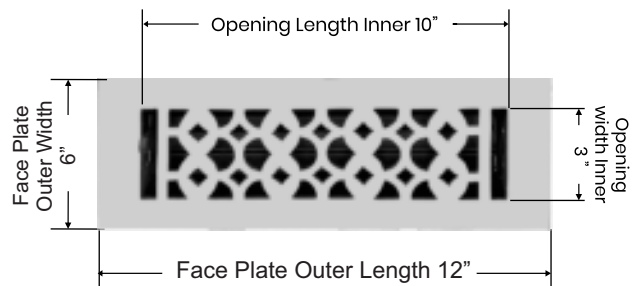

Floor Register:

Size 3"x10" (Duct opening size)

Model: VR 100

Design: Tudor Mashroom

Metal:

Cast Aluminum

Available Colours:

Black, Brown, White & Gold

**PRIMA FLOOR REGISTER
SIZE 3"X10"**

Duct	Opening	3"X10"
Outer Face Plate	Length	12"
Outer Face Plate	Width	5"
Damper at back	Depth	1-1/2"

Faceplate Sits 7 mm Above The Floor Level