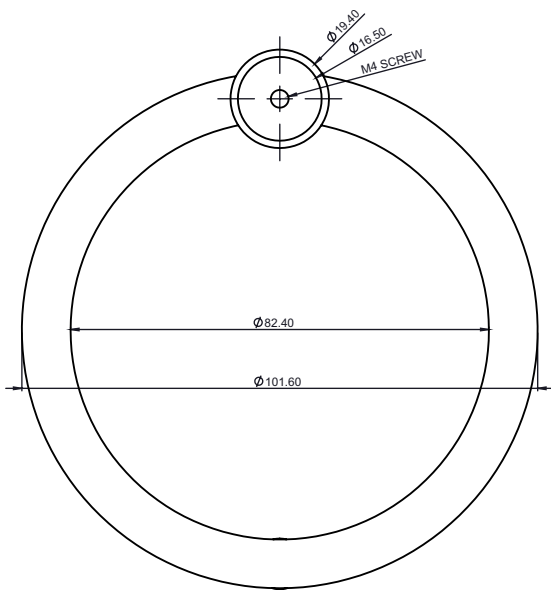

## Round Ring Pipe Pull

Size 4"x4"

Design Round

Metal: Brass

Available Finishes

Satin Brass, Black, Chrome