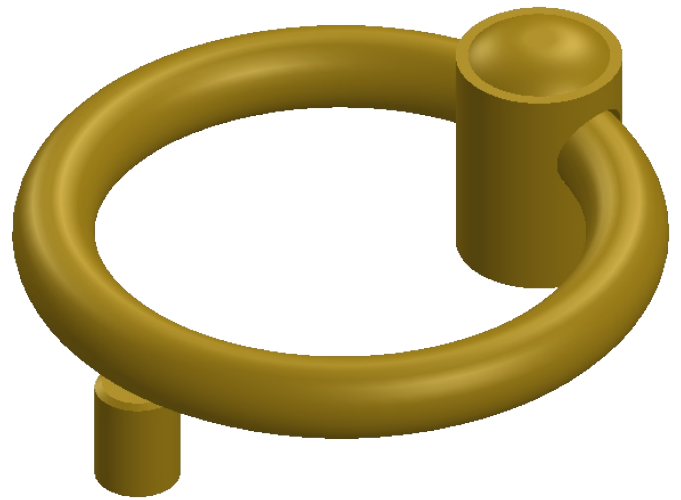

## Round Ring Pipe Pull

Size 4"x4"

Design Round

Metal: Brass

Available Finishes

Satin Brass, Black, Chrome