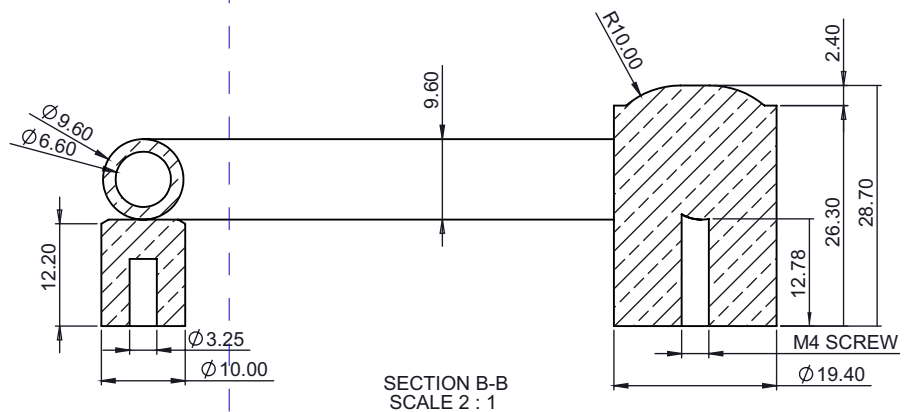

## Round Ring Pipe Pull

Size 4"x4"

Design Round

Metal: Brass

Available Finishes

Satin Brass, Black, Chrome