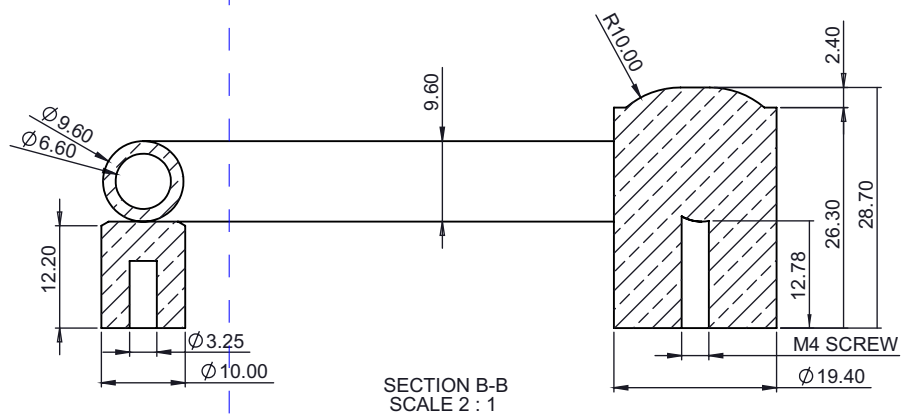

## Round Ring Pipe Pull

Size 4"x4"

Design Round

Metal: Brass

Available Finishes

Satin Brass, Black, Chrome