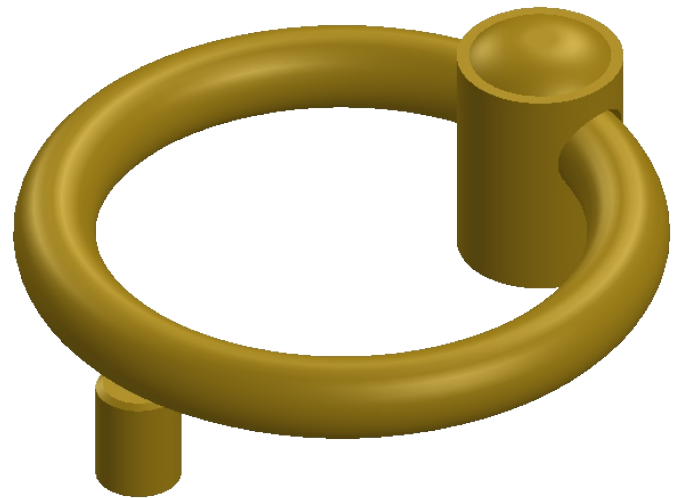

## Round Ring Pipe Pull

Size 4"x4"

Design Round

Metal: Brass

Available Finishes

Satin Brass, Black, Chrome