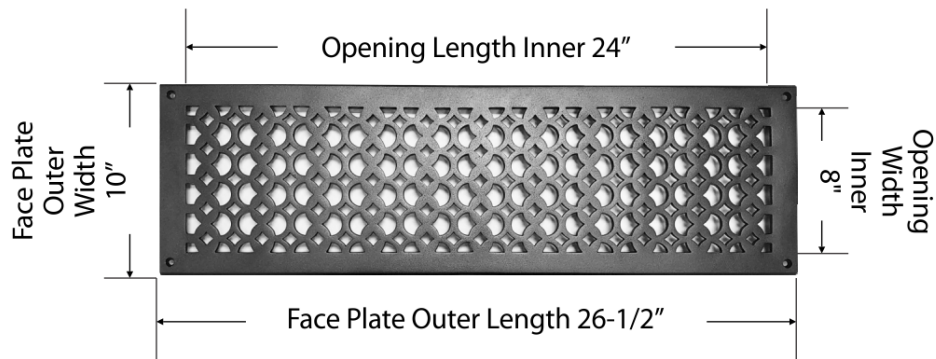

Air Return Grill:
Size 8"x24"

Model:
VR-100

Design:
Tudor Mashroom

Metal:
Cast Aluminum & Cast Iron

Available Colors:
Black, Brown & White

AIR RETURN GRILL 8"x24"

Duct	Opening	8"x24"
Outer Face Plate	Length	26-1/2"
Outer Face Plate	Width	10"

Comes with Countersunk holes and matching screws