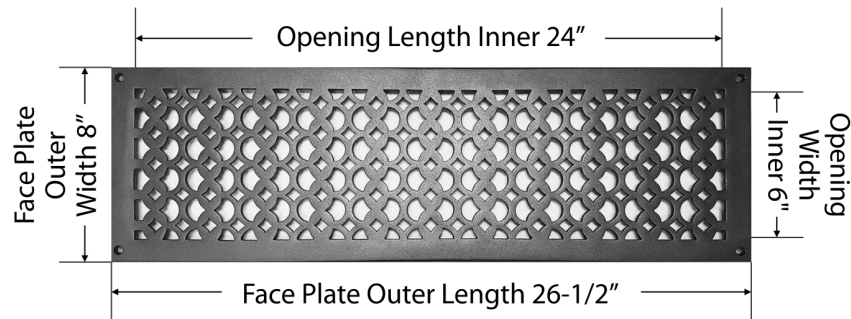

Air Return Grill:
Size 6"x24"

Model:
VR-100

Design:
Tudor Mashroom

Metal:
Cast Aluminum & Cast Iron

Available Colors:
Black, Brown & White

AIR RETURN GRILL 6"x24"

Duct	Opening	6"x24"
Outer Face Plate	Length	26-1/2"
Outer Face Plate	Width	8"

Comes with Countersunk holes and matching screws