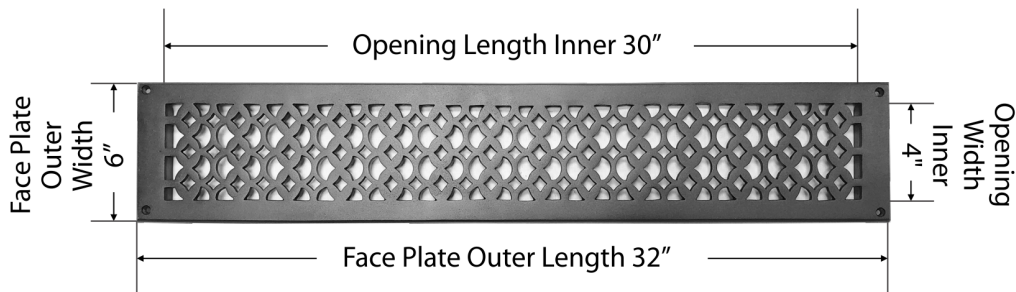

Air Return Grill:
Size 4"x30"

Model:
VR-100

Design:
Tudor Mashroom

Metal:
Cast Aluminum & Cast Iron

Available Colors:
Black, Brown & White

AIR RETURN GRILL 4"x30"

Duct	Opening	4"x30"
Outer Face Plate	Length	32"
Outer Face Plate	Width	6"

Comes with Countersunk holes and matching screws