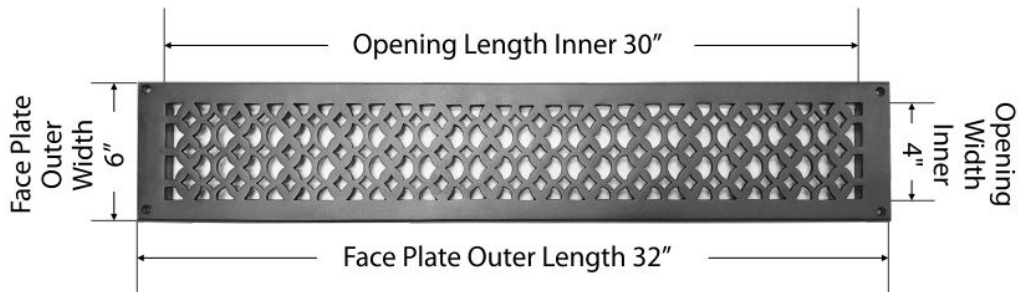

**Air Return Grill:**  
Size 4"x30"

**Model:**  
VR-100

**Design:**  
Tudor Mashroom

**Metal:**  
Cast Aluminum & Cast Iron

**Available Colors:**  
Black, Brown & White

**AIR RETURN GRILL 4"x30"**

<b>Duct</b>	Opening	4"x30"
<b>Outer Face Plate</b>	Length	32"
<b>Outer Face Plate</b>	Width	6"

Comes with Countersunk holes and matching screws