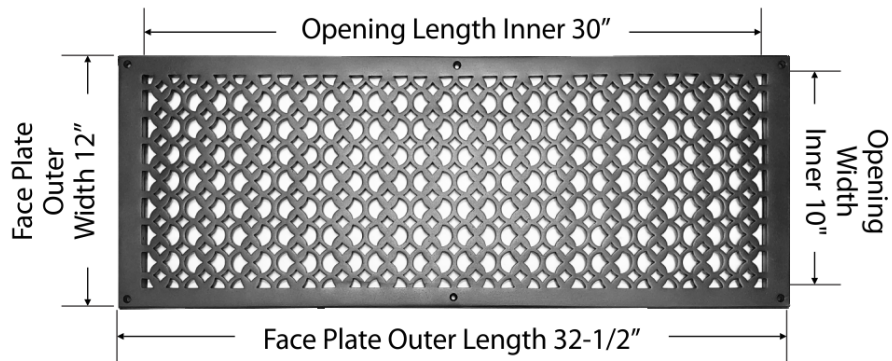

Air Return Grill:
Size 10"x30"

Model:
VR-100

Design:
Tudor Mashroom

Metal:
Cast Aluminum & Cast Iron

Available Colors:
Black, Brown & White

AIR RETURN GRILL 10"x30"

Duct	Opening	10"x30"
Outer Face Plate	Length	32-1/2"
Outer Face Plate	Width	12"

Comes with Countersunk holes and matching screws