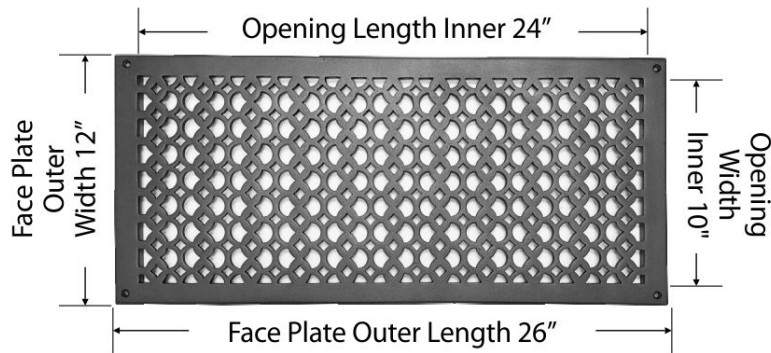

Air Return Grill:
Size 10"x24"

Model:
VR-100

Design:
Tudor Mashroom

Metal:
Cast Aluminum & Cast Iron

Available Colors:
Black, Brown & White

AIR RETURN GRILL 10"x24"

Duct	Opening	10"x24"
Outer Face Plate	Length	26"
Outer Face Plate	Width	12"

Comes with Countersunk holes and matching screws