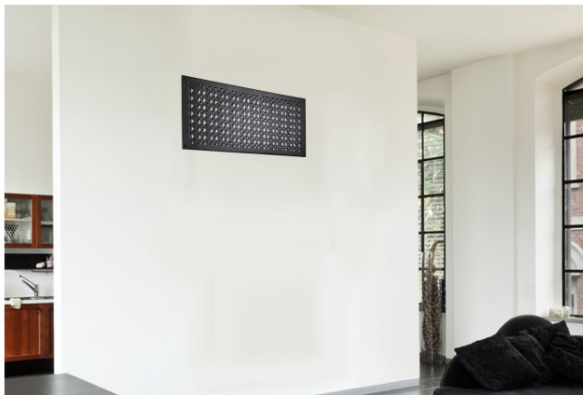

**Air Return Grill:**  
Size 10"x22"

**Model:**  
VR-100

**Design:**  
Tudor Mashroom

**Metal:**  
Cast Aluminum & Cast Iron

**Available Colors:**  
Black, Brown & White

**AIR RETURN GRILL 10"x22"**

<b>Duct</b>	Opening	10"x22"
<b>Outer Face Plate</b>	Length	24"
<b>Outer Face Plate</b>	Width	12"

Comes with Countersunk holes and matching screws