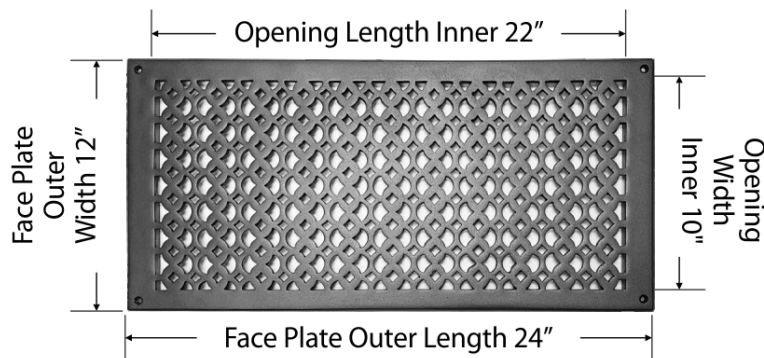

**Air Return Grill:**  
Size 10"x22"

**Model:**  
VR-100

**Design:**  
Tudor Mashroom

**Metal:**  
Cast Aluminum & Cast Iron

**Available Colors:**  
Black, Brown & White

**AIR RETURN GRILL 10"x22"**

<b>Duct</b>	Opening	10"x22"
<b>Outer Face Plate</b>	Length	24"
<b>Outer Face Plate</b>	Width	12"

Comes with Countersunk holes and matching screws