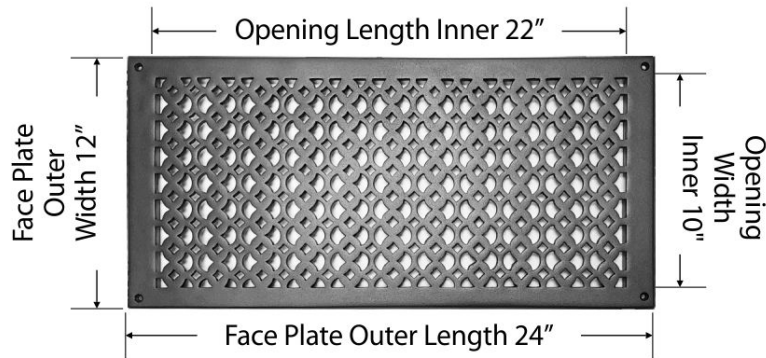

**Air Return Grill:**  
Size 10"x22"

**Model:**  
VR-100

**Design:**  
Tudor Mashroom

**Metal:**  
Cast Aluminum & Cast Iron

**Available Colors:**  
Black, Brown & White

**AIR RETURN GRILL 10"x22"**

<b>Duct</b>	Opening	10"x22"
<b>Outer Face Plate</b>	Length	24"
<b>Outer Face Plate</b>	Width	12"

Comes with Countersunk holes and matching screws