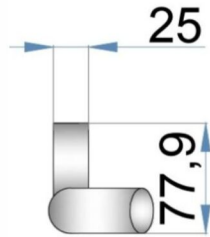

DOOR PULL HANDLE ROUND HALF MOON STYLE 'H' TYPE
MATERIAL: SATIN FINISH S.S. 304 GRADE

	A (Centre to Centre)	B (Total Length)
1	24"	36"
2	36"	48"
3	48"	60"
4	60"	72"

Hole Size on Door: 12mm

"All rights reserved" | **Note:** Not to Scale