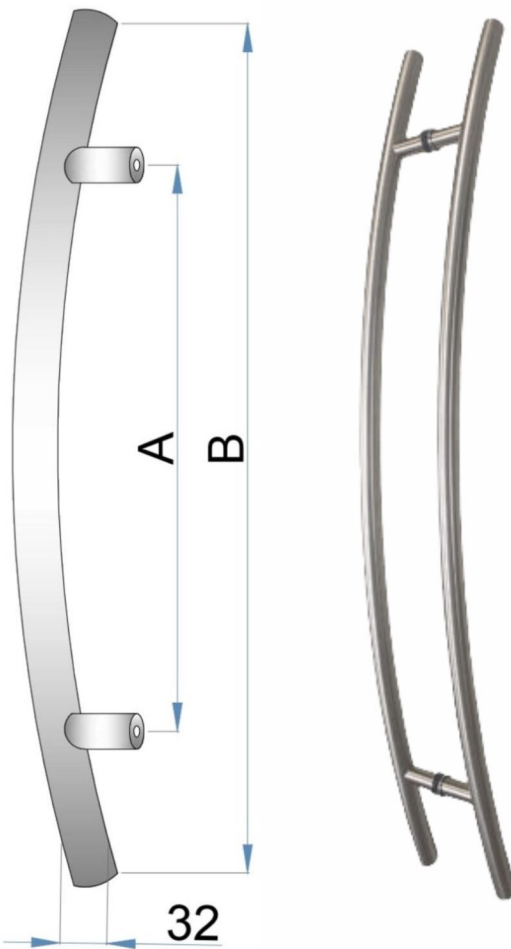

DOOR PULL HANDLE ROUND HALF MOON STYLE 'H' TYPE
MATERIAL: SATIN FINISH S.S. 304 GRADE

	A (Centre to Centre)	B (Total Length)
1	24"	36"
2	36"	48"
3	48"	60"
4	60"	72"

Hole Size on Door: 12mm

"All rights reserved" | **Note:** Not to Scale