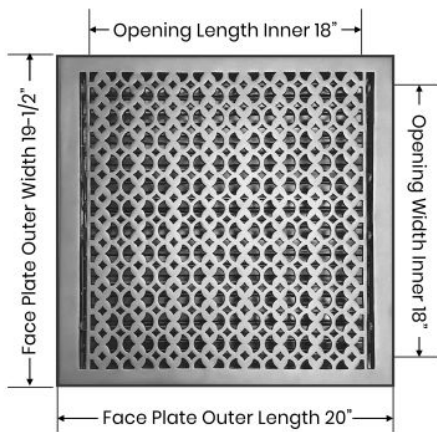

Floor Register:

Size 18"x18"

Model: VR 100

Design: Tudor Mashroom

Metal:

Cast Aluminum & Cast Iron

Available Colors:

Black, Brown & White

**PRIMA FLOOR REGISTER
SIZE 18"X18"**

Duct	Opening	18"X18"
Outer Face Plate	Length	20"
Outer Face Plate	Width	19-1/2"
Damper at back	Depth	1-1/2"