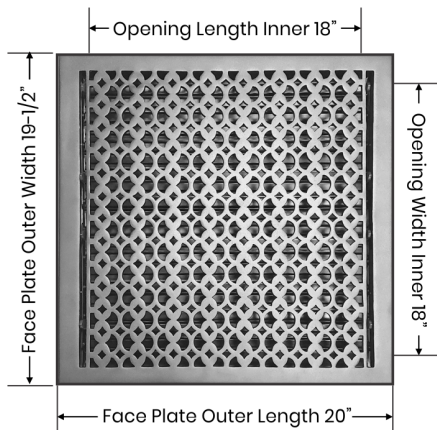

Floor Register:

Size 18"x18"

Model: VR 100

Design: Tudor Mashroom

Metal:

Cast Aluminum & Cast Iron

Available Colors:

Black, Brown & White

**PRIMA FLOOR REGISTER
SIZE 18"X18"**

Duct	Opening	18"X18"
Outer Face Plate	Length	20"
Outer Face Plate	Width	19-1/2"
Damper at back	Depth	1-1/2"