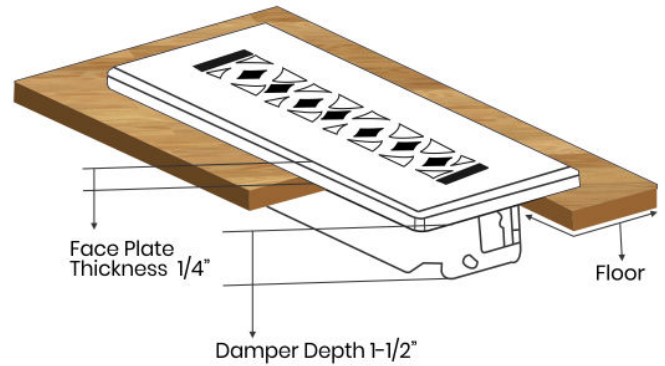

Floor Register:

Size 18"x18"

Model: VR 100

Design: Tudor Mashroom

Metal:

Cast Aluminum & Cast Iron

Available Colors:

Black, Brown & White

**PRIMA FLOOR REGISTER
SIZE 18"X18"**

Duct	Opening	18"X18"
Outer Face Plate	Length	20"
Outer Face Plate	Width	19-1/2"
Damper at back	Depth	1-1/2"