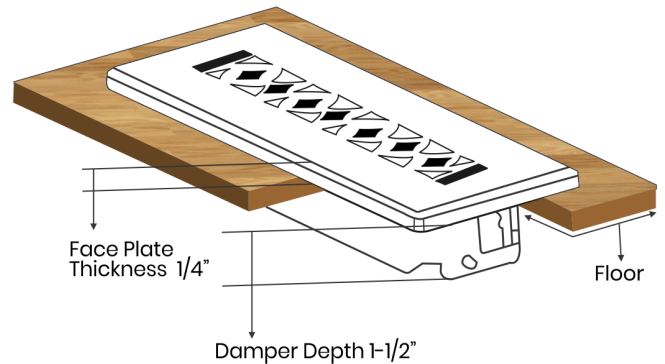

Floor Register:

Size 18"x18"

Model: VR 100

Design: Tudor Mashroom

Metal:

Cast Aluminum & Cast Iron

Available Colors:

Black, Brown & White

**PRIMA FLOOR REGISTER
SIZE 18"X18"**

Duct	Opening	18"X18"
Outer Face Plate	Length	20"
Outer Face Plate	Width	19-1/2"
Damper at back	Depth	1-1/2"