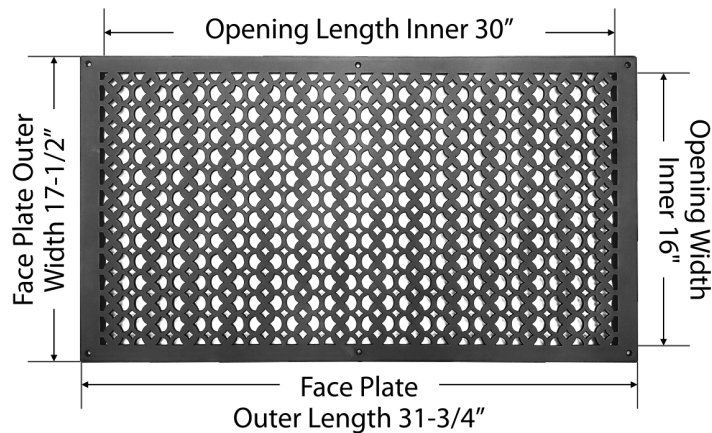

**Air Return Grill:**  
Size 16"x30"

**Model:**  
VR-100

**Design:**  
Tudor Mashroom

**Metal:**  
Cast Aluminum & Cast Iron

**Available Colors:**  
Black, Brown & White

**AIR RETURN GRILL 16"x30"**

<b>Duct</b>	Opening	16"x30"
<b>Outer Face Plate</b>	Length	31-3/4"
<b>Outer Face Plate</b>	Width	17-1/2"

Comes with Countersunk holes and matching screws