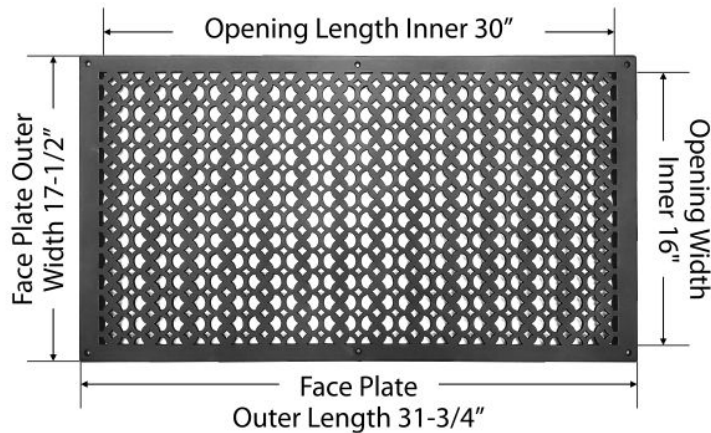

Air Return Grill:
Size 16"x30"

Model:
VR-100

Design:
Tudor Mashroom

Metal:
Cast Aluminum & Cast Iron

Available Colors:
Black, Brown & White

AIR RETURN GRILL 16"x30"

Duct	Opening	16"x30"
Outer Face Plate	Length	31-3/4"
Outer Face Plate	Width	17-1/2"

Comes with Countersunk holes and matching screws