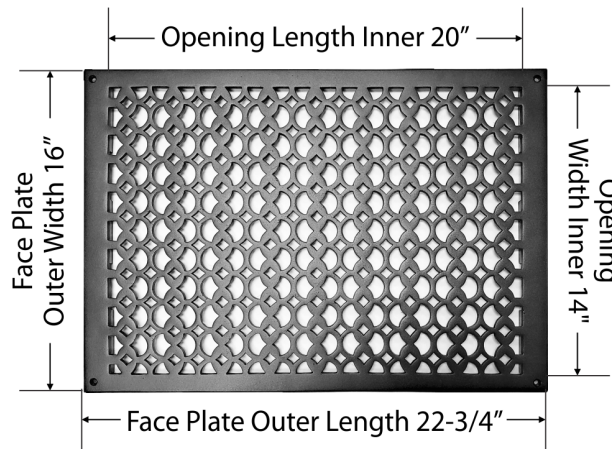

Air Return Grill:
Size 14"x20"

Model:
VR-100

Design:
Tudor Mashroom

Metal:
Cast Aluminum & Cast Iron

Available Colors:
Black, Brown & White

AIR RETURN GRILL 14"x20"

Duct	Opening	14"x20"
Outer Face Plate	Length	22-3/4"
Outer Face Plate	Width	16"

Comes with Countersunk holes and matching screws