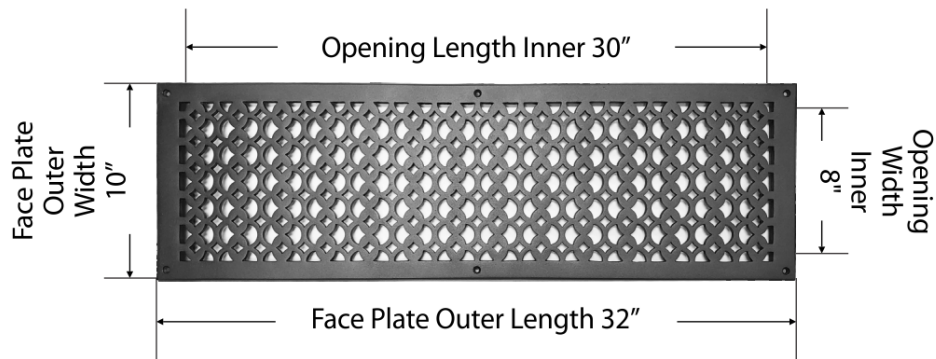

Air Return Grill:
Size 8"x30"

Model:
VR-100

Design:
Tudor Mashroom

Metal:
Cast Aluminum & Cast Iron

Available Colors:
Black, Brown & White

AIR RETURN GRILL 8"x30"

Duct	Opening	8"x30"
Outer Face Plate	Length	32"
Outer Face Plate	Width	10"

Comes with Countersunk holes and matching screws