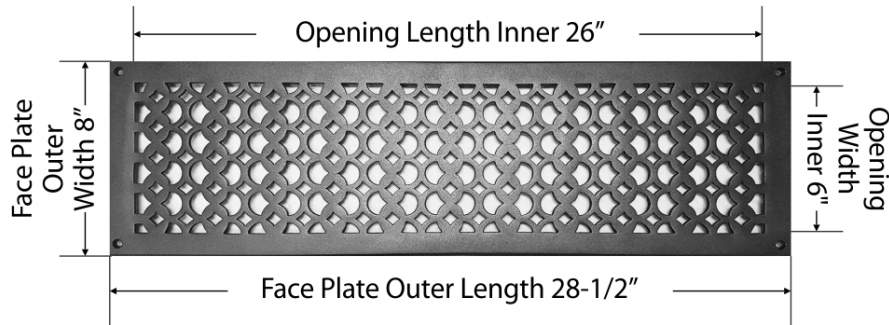

Air Return Grill:
Size 6"x26"

Model:
VR-100

Design:
Tudor Mashroom

Metal:
Cast Aluminum & Cast Iron

Available Colors:
Black, Brown & White

AIR RETURN GRILL 6"x26"

Duct	Opening	6"x26"
Outer Face Plate	Length	28-1/2"
Outer Face Plate	Width	8"

Comes with Countersunk holes and matching screws