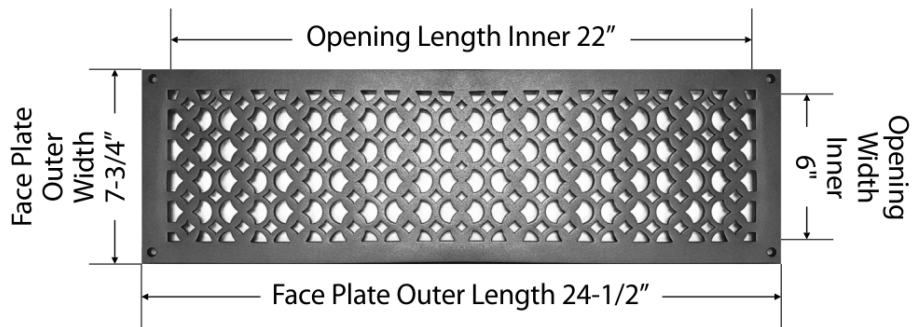

Air Return Grill:
Size 6"x22"

Model:
VR-100

Design:
Tudor Mashroom

Metal:
Cast Aluminum & Cast Iron

Available Colors:
Black, Brown & White

AIR RETURN GRILL 6"x22"

Duct	Opening	6"x22"
Outer Face Plate	Length	24-1/2"
Outer Face Plate	Width	7-3/4"

Comes with Countersunk holes and matching screws