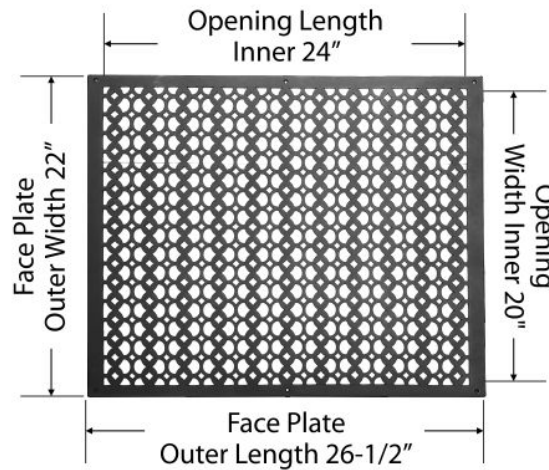

Air Return Grill:
Size 20"x24"

Model:
VR-100

Design:
Tudor Mashroom

Metal:
Cast Aluminum & Cast Iron

Available Colors:
Black, Brown & White

AIR RETURN GRILL 20"x24"

Duct	Opening	20"x24"
Outer Face Plate	Length	26-1/2"
Outer Face Plate	Width	22"

Comes with Countersunk holes and matching screws