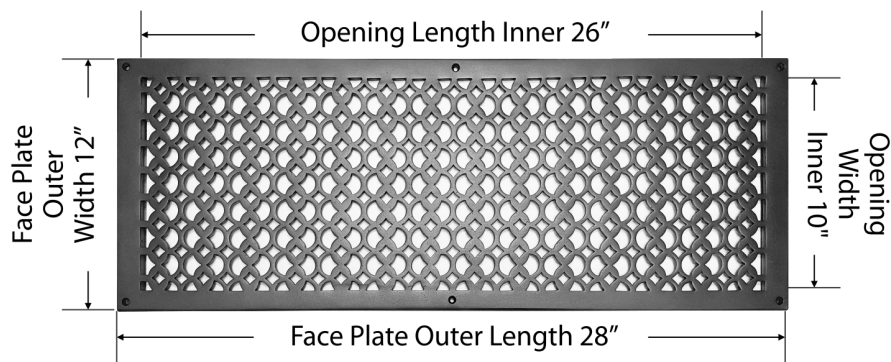

Air Return Grill:
Size 10"x26"

Model:
VR-100

Design:
Tudor Mashroom

Metal:
Cast Aluminum & Cast Iron

Available Colors:
Black, Brown & White

AIR RETURN GRILL 10"x26"

Duct	Opening	10"x26"
Outer Face Plate	Length	28"
Outer Face Plate	Width	12"

Comes with Countersunk holes and matching screws