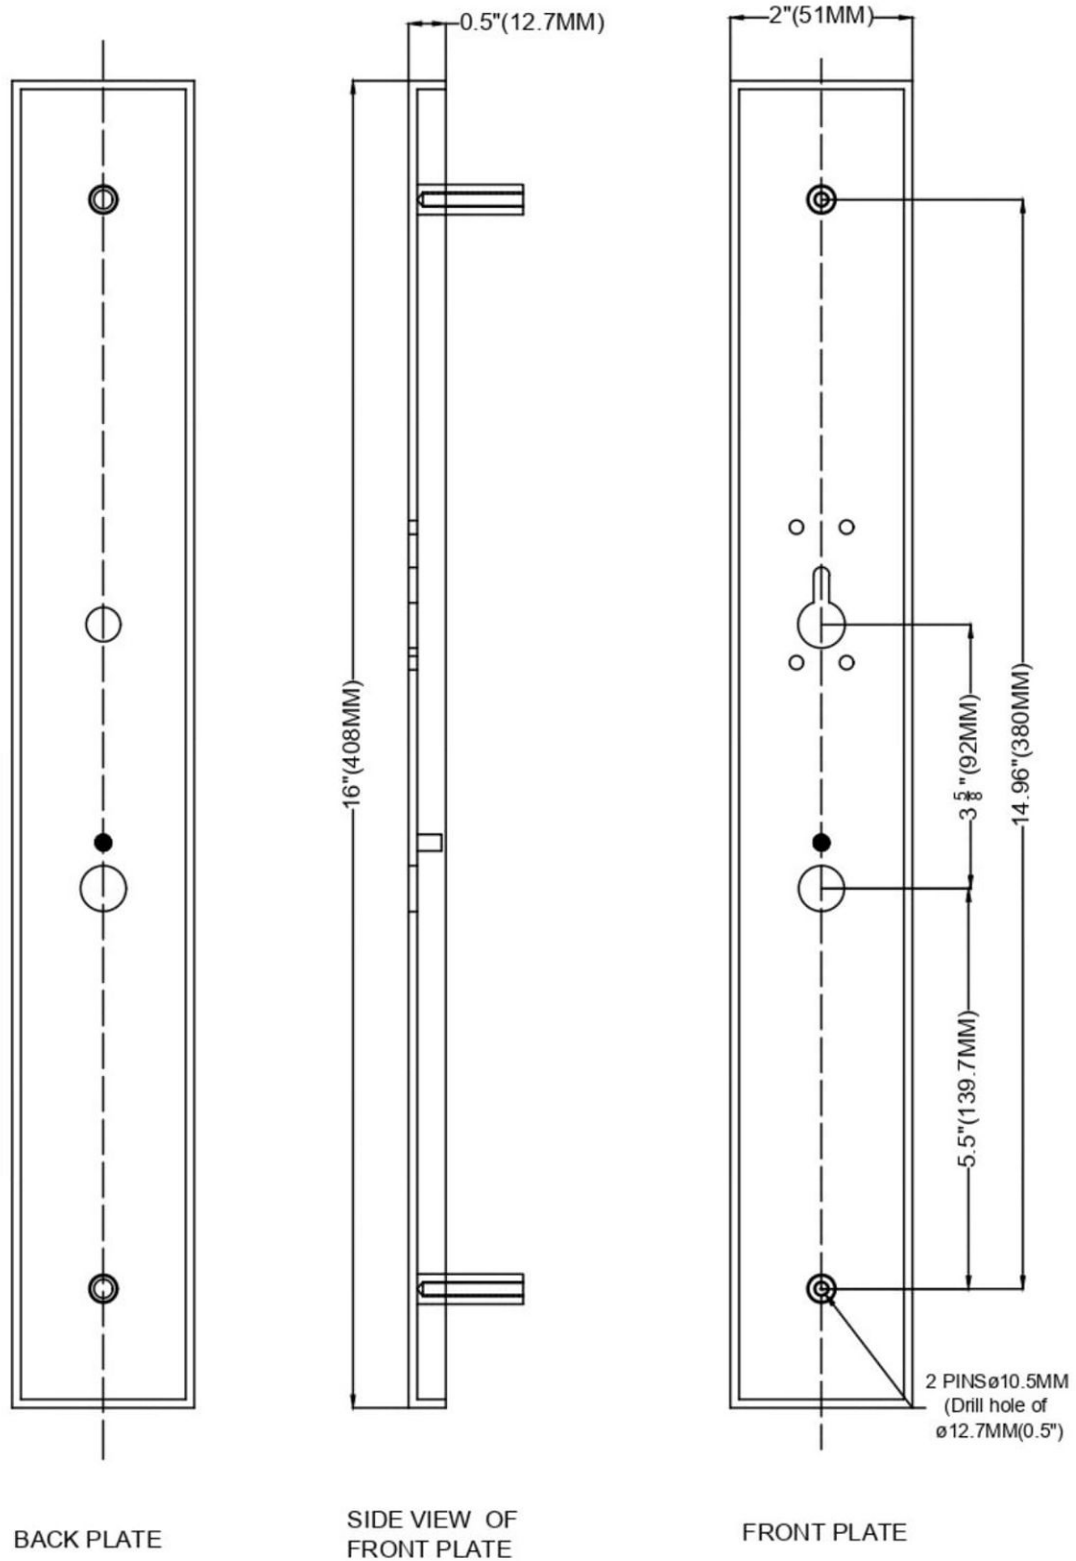

Multi point lock trim set Brass 18"x2.5" Milano Satin Brass

"All rights reserved"

Note: All Dimensions are in MM