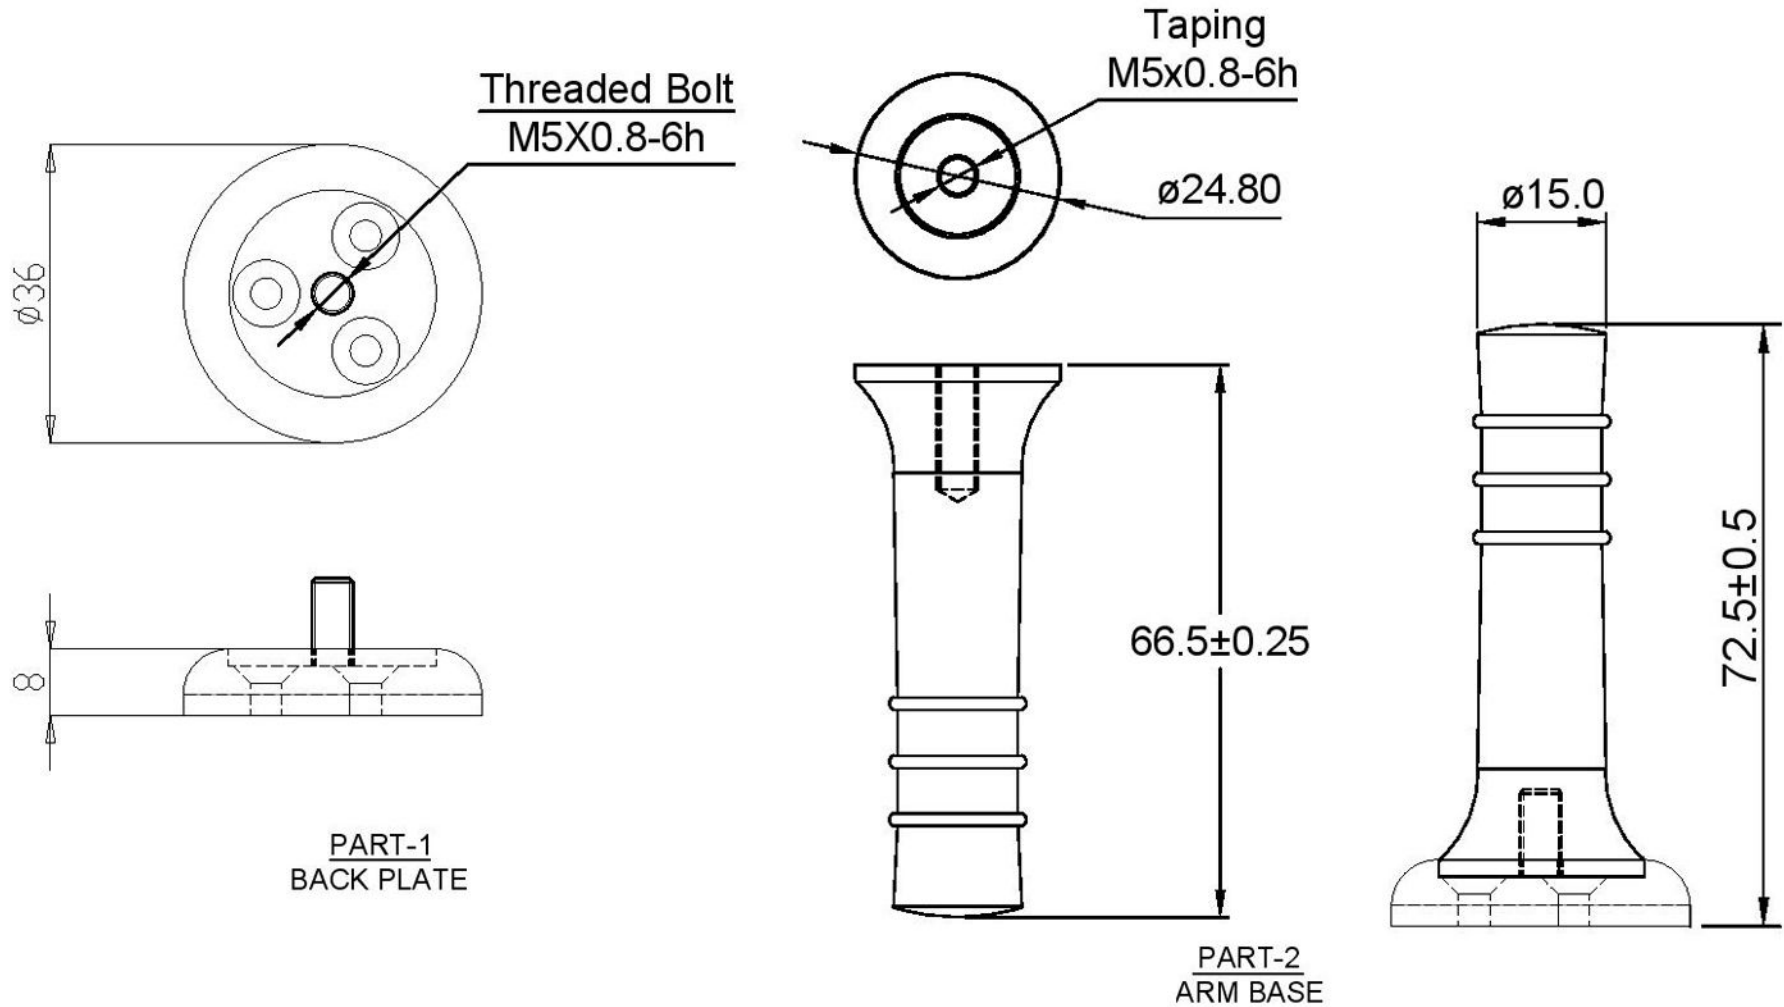

Door Stop Sand Cast Brass 73 MM

"All rights reserved"

Note: All Dimensions are in MM