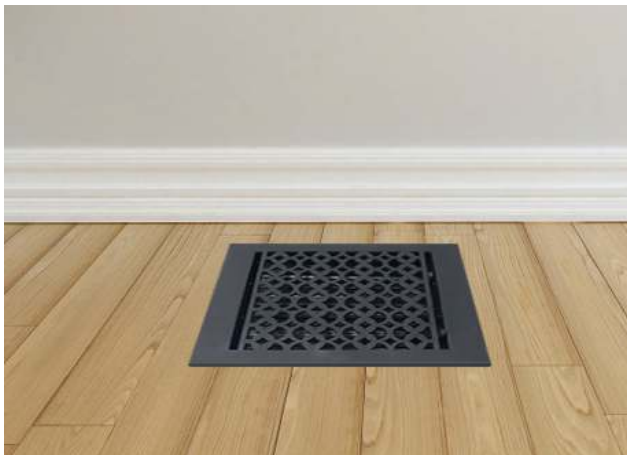

Floor Register:

Size 9"x9"

Model: VR 100

Design: Tudor Mashroom

Metal:

Cast Aluminum & Cast Iron

Available Colors:

Black, Brown & White

PRIMA FLOOR REGISTER

SIZE 9"X9"

Duct	Opening	9"X9"
Outer Face Plate	Length	11-1/2"
Outer Face Plate	Width	10.1/2"
Damper at back	Depth	1-1/2"