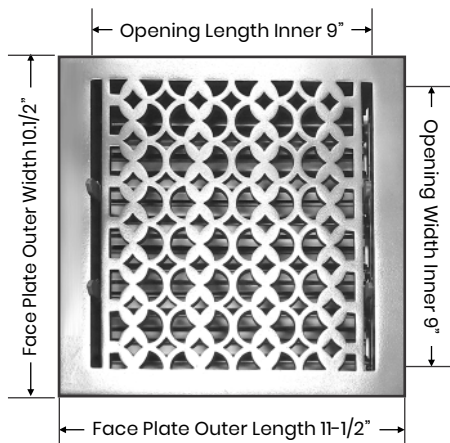

Floor Register:

Size 9"x9"

Model: VR 100

Design: Tudor Mashroom

Metal:

Cast Aluminum & Cast Iron

Available Colors:

Black, Brown & White

PRIMA FLOOR REGISTER

SIZE 9"X9"

Duct	Opening	9"X9"
Outer Face Plate	Length	11-1/2"
Outer Face Plate	Width	10.1/2"
Damper at back	Depth	1-1/2"