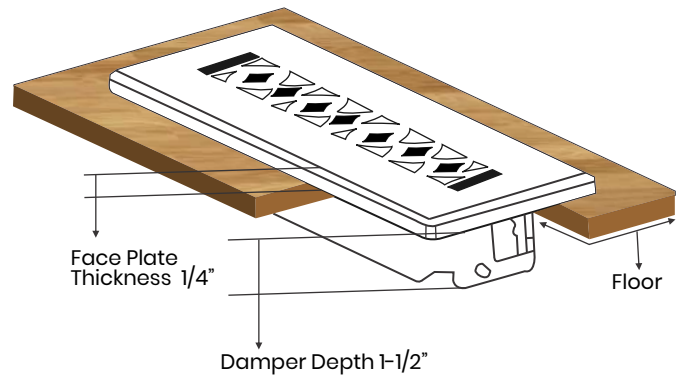

Floor Register:

Size 9"x9"

Model: VR 100

Design: Tudor Mashroom

Metal:

Cast Aluminum & Cast Iron

Available Colors:

Black, Brown & White

PRIMA FLOOR REGISTER

SIZE 9"X9"

Duct	Opening	9"X9"
Outer Face Plate	Length	11-1/2"
Outer Face Plate	Width	10.1/2"
Damper at back	Depth	1-1/2"