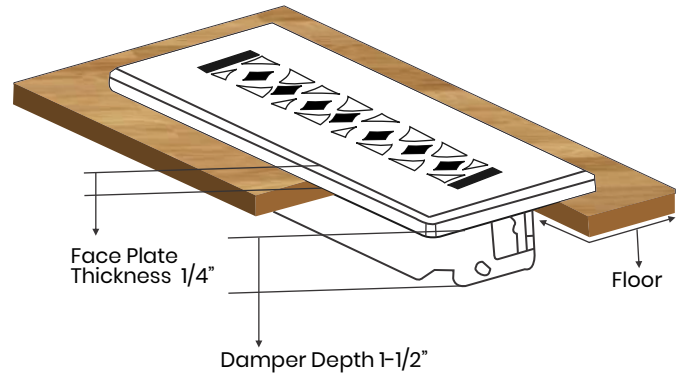

Floor Register:

Size 9"x12"

Model: VR 100

Design: Tudor Mashroom

Metal:

Cast Aluminum & Cast Iron

Available Colors:

Black, Brown & White

PRIMA FLOOR REGISTER

SIZE 9"X12"

Duct	Opening	9"X12"
Outer Face Plate	Length	14"
Outer Face Plate	Width	10.5"
Damper at back	Depth	1-1/2"