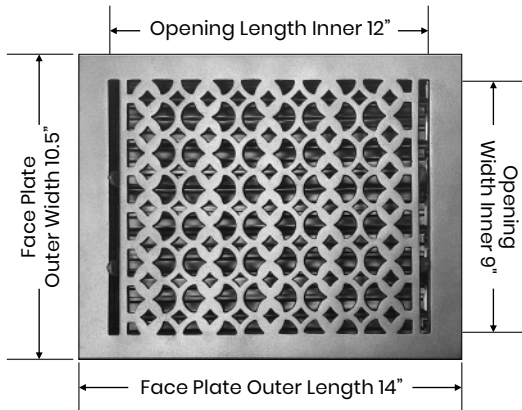

Floor Register:

Size 9"x12"

Model: VR 100

Design: Tudor Mashroom

Metal:

Cast Aluminum & Cast Iron

Available Colors:

Black, Brown & White

PRIMA FLOOR REGISTER

SIZE 9"X12"

Duct	Opening	9"X12"
Outer Face Plate	Length	14"
Outer Face Plate	Width	10.5"
Damper at back	Depth	1-1/2"