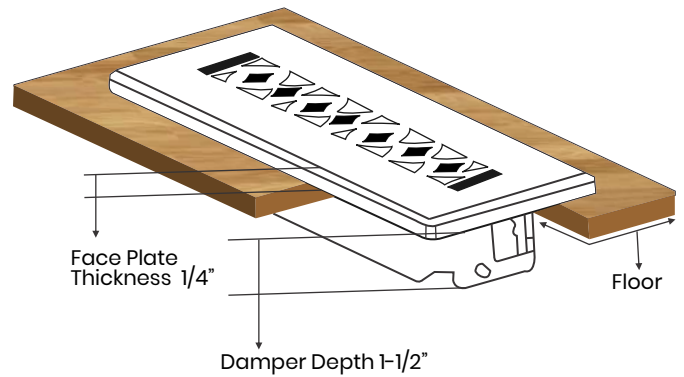

Floor Register:

Size 8"x14"

Model: VR 100

Design: Tudor Mashroom

Metal:

Cast Aluminum & Cast Iron

Available Colors:

Black, Brown & White

PRIMA FLOOR REGISTER

SIZE 8"X14"

Duct	Opening	8"X14"
Outer Face Plate	Length	15-3/4"
Outer Face Plate	Width	9-1/4"
Damper at back	Depth	1-1/2"