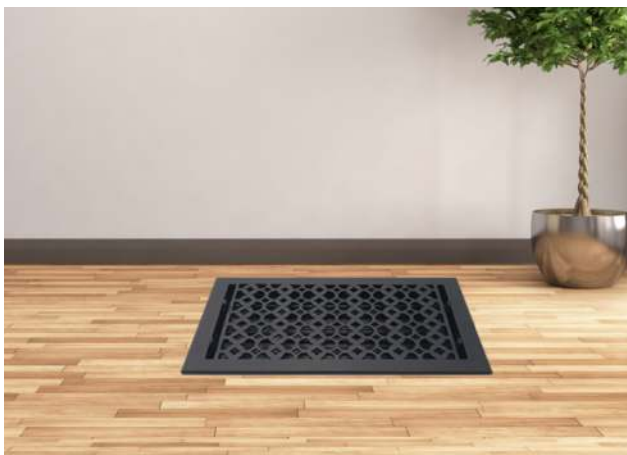

Floor Register:

Size 8"x14"

Model: VR 100

Design: Tudor Mashroom

Metal:

Cast Aluminum & Cast Iron

Available Colors:

Black, Brown & White

PRIMA FLOOR REGISTER

SIZE 8"X14"

Duct	Opening	8"X14"
Outer Face Plate	Length	15-3/4"
Outer Face Plate	Width	9-1/4"
Damper at back	Depth	1-1/2"