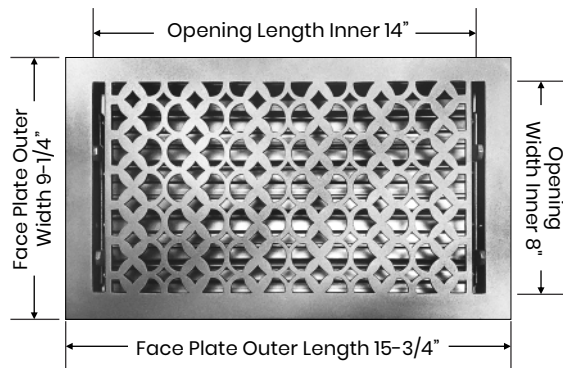

Floor Register:

Size 8"x14"

Model: VR 100

Design: Tudor Mashroom

Metal:

Cast Aluminum & Cast Iron

Available Colors:

Black, Brown & White

PRIMA FLOOR REGISTER

SIZE 8"X14"

Duct	Opening	8"X14"
Outer Face Plate	Length	15-3/4"
Outer Face Plate	Width	9-1/4"
Damper at back	Depth	1-1/2"