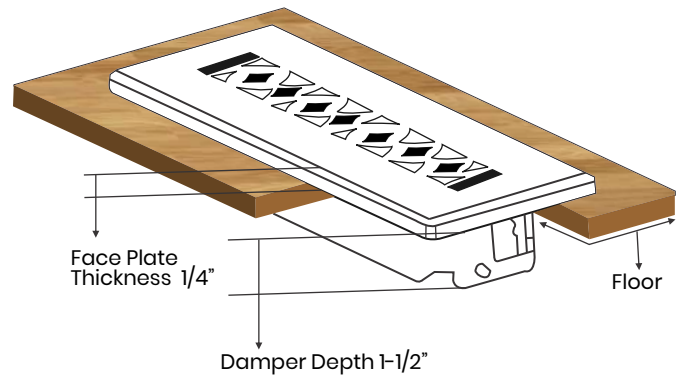

**Floor Register:**

Size 8"x12"

**Model:** VR 100

**Design:** Tudor Mashroom

**Metal:**

Cast Aluminum & Cast Iron

**Available Colors:**

Black, Brown & White

**PRIMA FLOOR REGISTER**

**SIZE 8"X12"**

<b>Duct</b>	Opening	8"X12"
<b>Outer Face Plate</b>	Length	14"
<b>Outer Face Plate</b>	Width	9-1/4"
<b>Damper at back</b>	Depth	1-1/2"