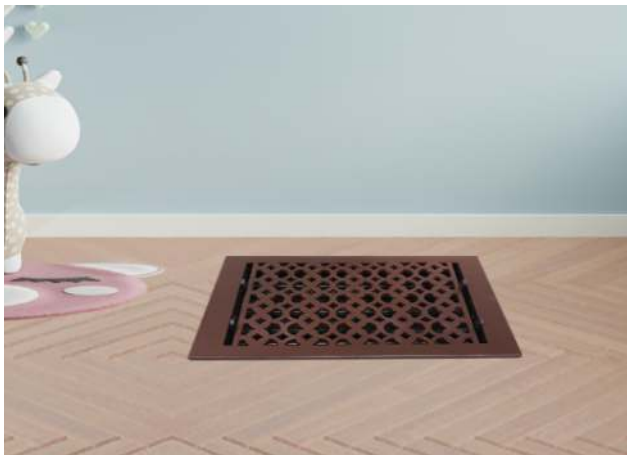

**Floor Register:**

Size 8"x12"

**Model:** VR 100

**Design:** Tudor Mashroom

**Metal:**

Cast Aluminum & Cast Iron

**Available Colors:**

Black, Brown & White

**PRIMA FLOOR REGISTER**

**SIZE 8"X12"**

<b>Duct</b>	Opening	8"X12"
<b>Outer Face Plate</b>	Length	14"
<b>Outer Face Plate</b>	Width	9-1/4"
<b>Damper at back</b>	Depth	1-1/2"