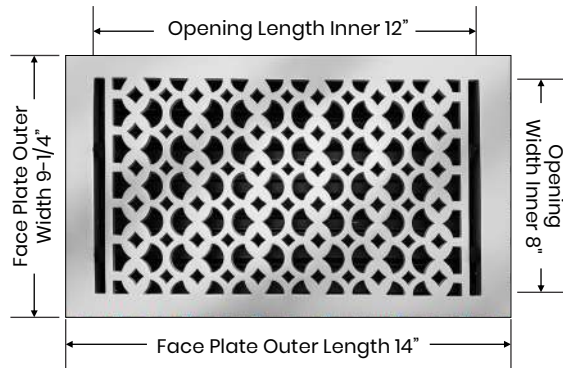

**Floor Register:**

Size 8"x12"

**Model:** VR 100

**Design:** Tudor Mashroom

**Metal:**

Cast Aluminum & Cast Iron

**Available Colors:**

Black, Brown & White

**PRIMA FLOOR REGISTER**

**SIZE 8"X12"**

<b>Duct</b>	Opening	8"X12"
<b>Outer Face Plate</b>	Length	14"
<b>Outer Face Plate</b>	Width	9-1/4"
<b>Damper at back</b>	Depth	1-1/2"