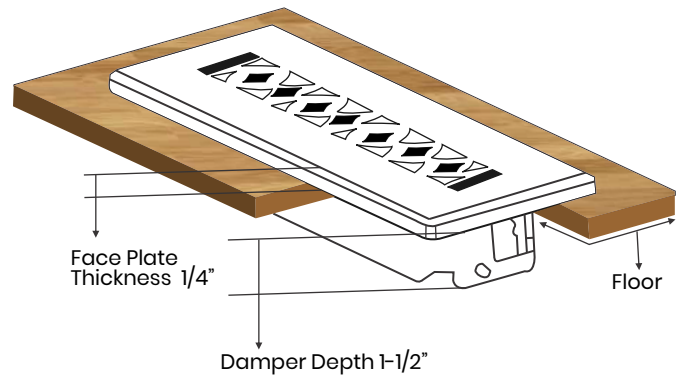

Floor Register:

Size 8"x10"

Model: VR 100

Design: Tudor Mashroom

Metal:

Cast Aluminum & Cast Iron

Available Colors:

Black, Brown & White

PRIMA FLOOR REGISTER

SIZE 8"X10"

Duct	Opening	8"X10"
Outer Face Plate	Length	11-3/4"
Outer Face Plate	Width	9-1/4"
Damper at back	Depth	1-1/2"