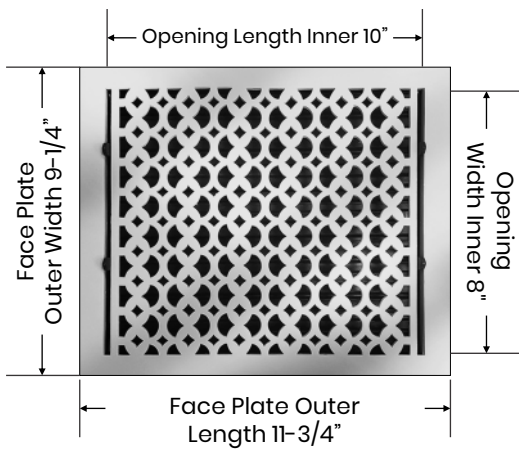

Floor Register:

Size 8"x10"

Model: VR 100

Design: Tudor Mashroom

Metal:

Cast Aluminum & Cast Iron

Available Colors:

Black, Brown & White

PRIMA FLOOR REGISTER

SIZE 8"X10"

Duct	Opening	8"X10"
Outer Face Plate	Length	11-3/4"
Outer Face Plate	Width	9-1/4"
Damper at back	Depth	1-1/2"