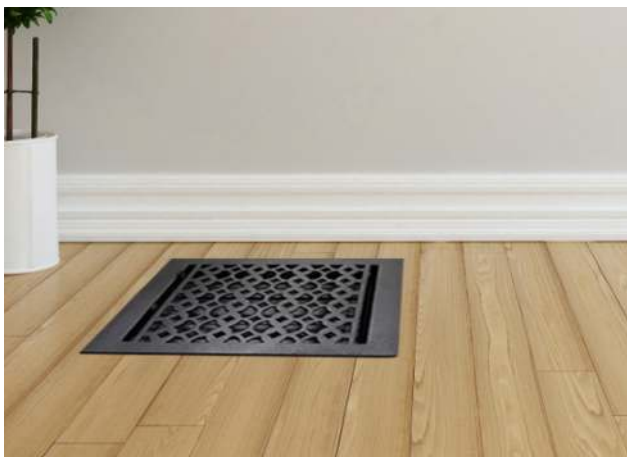

Floor Register:

Size 8"x10"

Model: VR 100

Design: Tudor Mashroom

Metal:

Cast Aluminum & Cast Iron

Available Colors:

Black, Brown & White

PRIMA FLOOR REGISTER

SIZE 8"X10"

Duct	Opening	8"X10"
Outer Face Plate	Length	11-3/4"
Outer Face Plate	Width	9-1/4"
Damper at back	Depth	1-1/2"