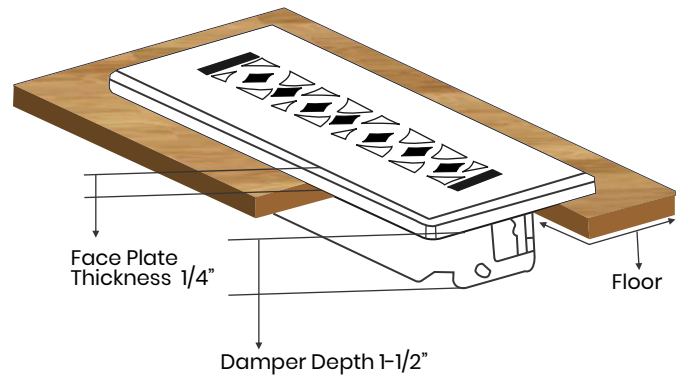

Floor Register:

Size 6"x16"

Model: VR 100

Design: Tudor Mashroom

Metal:

Cast Aluminum & Cast Iron

Available Colors:

Black, Brown & White

PRIMA FLOOR REGISTER

SIZE 6"X16"

Duct	Opening	6"X16"
Outer Face Plate	Length	16-1/4"
Outer Face Plate	Width	7-3/4"
Damper at back	Depth	1-1/2"