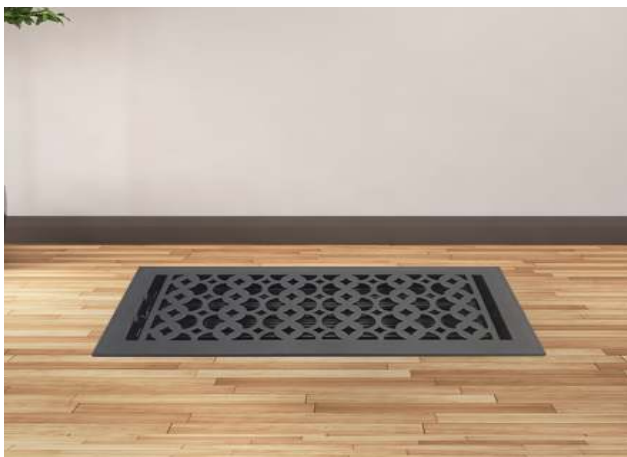

Floor Register:

Size 6"x16"

Model: VR 100

Design: Tudor Mashroom

Metal:

Cast Aluminum & Cast Iron

Available Colors:

Black, Brown & White

PRIMA FLOOR REGISTER

SIZE 6"X16"

Duct	Opening	6"X16"
Outer Face Plate	Length	16-1/4"
Outer Face Plate	Width	7-3/4"
Damper at back	Depth	1-1/2"