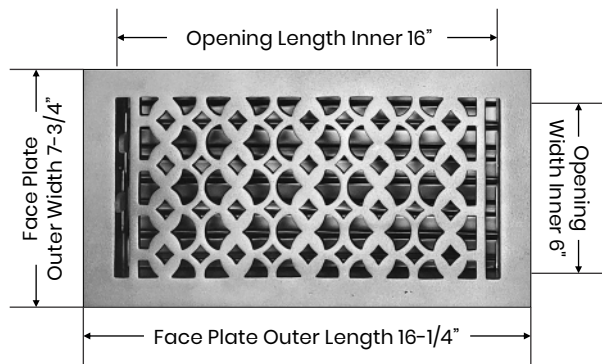

Floor Register:

Size 6"x16"

Model: VR 100

Design: Tudor Mashroom

Metal:

Cast Aluminum & Cast Iron

Available Colors:

Black, Brown & White

PRIMA FLOOR REGISTER

SIZE 6"X16"

Duct	Opening	6"X16"
Outer Face Plate	Length	16-1/4"
Outer Face Plate	Width	7-3/4"
Damper at back	Depth	1-1/2"