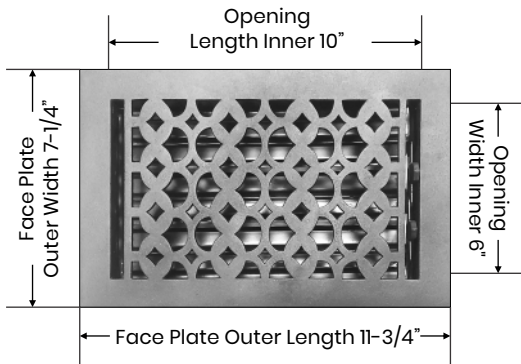

Floor Register:

Size 6"x10"

Model: VR 100

Design: Tudor Mashroom

Metal:

Cast Aluminum & Cast Iron

Available Colors:

Black, Brown & White

PRIMA FLOOR REGISTER

SIZE 6"X10"

Duct	Opening	6"X10"
Outer Face Plate	Length	11-3/4"
Outer Face Plate	Width	7-1/4"
Damper at back	Depth	1-1/2"