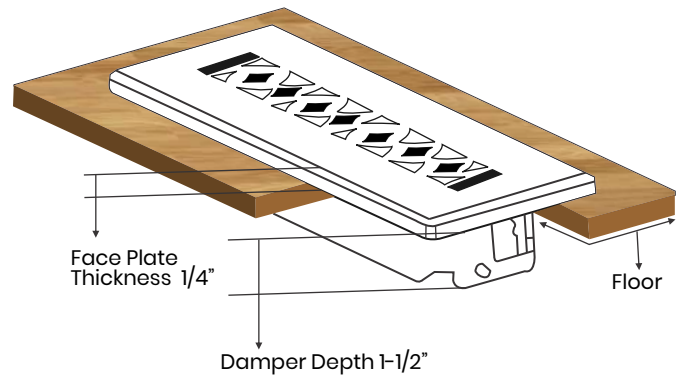

Floor Register:

Size 6"x10"

Model: VR 100

Design: Tudor Mashroom

Metal:

Cast Aluminum & Cast Iron

Available Colors:

Black, Brown & White

PRIMA FLOOR REGISTER

SIZE 6"X10"

Duct	Opening	6"X10"
Outer Face Plate	Length	11-3/4"
Outer Face Plate	Width	7-1/4"
Damper at back	Depth	1-1/2"