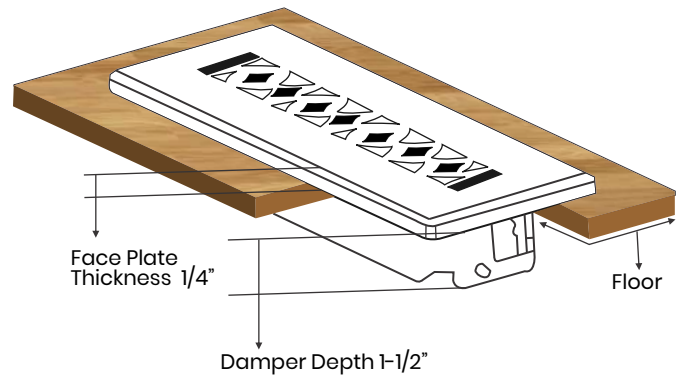

Floor Register:

Size 6"x8"

Model: VR 100

Design: Tudor Mashroom

Metal:

Cast Aluminum & Cast Iron

Available Colors:

Black, Brown & White

PRIMA FLOOR REGISTER

SIZE 6"X8"

Duct	Opening	6"X8"
Outer Face Plate	Length	9-3/4"
Outer Face Plate	Width	7-1/4"
Damper at back	Depth	1-1/2"