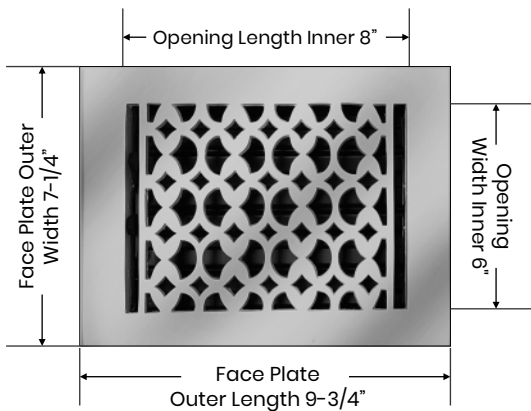

Floor Register:

Size 6"x8"

Model: VR 100

Design: Tudor Mashroom

Metal:

Cast Aluminum & Cast Iron

Available Colors:

Black, Brown & White

PRIMA FLOOR REGISTER

SIZE 6"X8"

Duct	Opening	6"X8"
Outer Face Plate	Length	9-3/4"
Outer Face Plate	Width	7-1/4"
Damper at back	Depth	1-1/2"