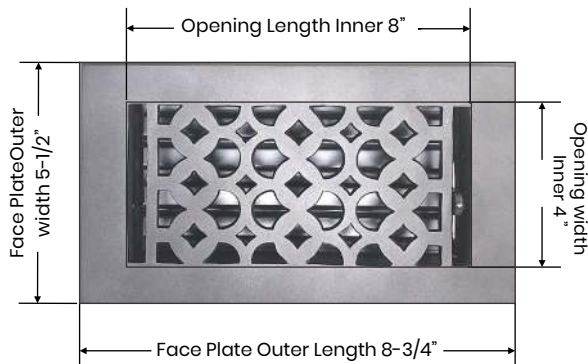

Floor Register:

Size 4"x8"

Model: VR 100

Design: Tudor Mashroom

Metal:

Cast Aluminum & Cast Iron

Available Colors:

Black, Brown & White

PRIMA FLOOR REGISTER

SIZE 4"X8"

Duct	Opening	4"X8"
Outer Face Plate	Length	8-3/4"
Outer Face Plate	Width	5-1/2"
Damper at back	Depth	1-1/2"