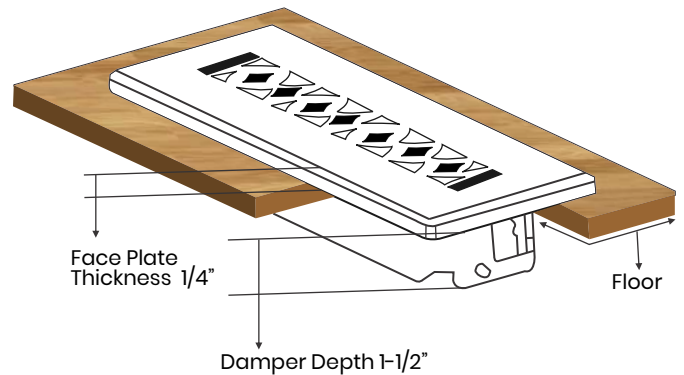

Floor Register:

Size 4"x8"

Model: VR 100

Design: Tudor Mashroom

Metal:

Cast Aluminum & Cast Iron

Available Colors:

Black, Brown & White

PRIMA FLOOR REGISTER

SIZE 4"X8"

Duct	Opening	4"X8"
Outer Face Plate	Length	8-3/4"
Outer Face Plate	Width	5-1/2"
Damper at back	Depth	1-1/2"