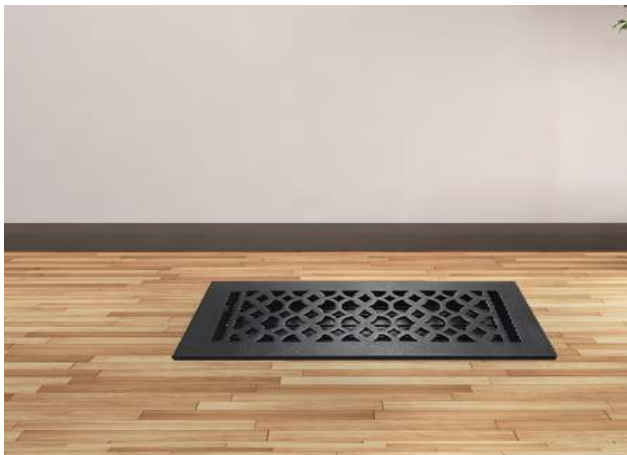

**Floor Register:**

Size 4"x12"

**Model:** VR 100

**Design:** Tudor Mashroom

**Metal:**

Cast Aluminum & Cast Iron

**Available Colors:**

Black, Brown & White

**PRIMA FLOOR REGISTER**

**SIZE 4"X12"**

<b>Duct</b>	Opening	4"X12"
<b>Outer Face Plate</b>	Length	14"
<b>Outer Face Plate</b>	Width	5-1/2"
<b>Damper at back</b>	Depth	1-1/2"