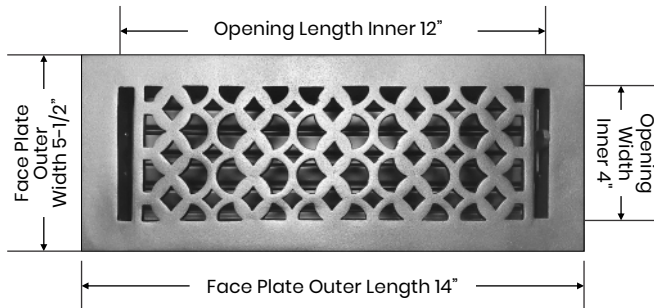

**Floor Register:**

Size 4"x12"

**Model:** VR 100

**Design:** Tudor Mashroom

**Metal:**

Cast Aluminum & Cast Iron

**Available Colors:**

Black, Brown & White

**PRIMA FLOOR REGISTER**

**SIZE 4"X12"**

<b>Duct</b>	Opening	4"X12"
<b>Outer Face Plate</b>	Length	14"
<b>Outer Face Plate</b>	Width	5-1/2"
<b>Damper at back</b>	Depth	1-1/2"