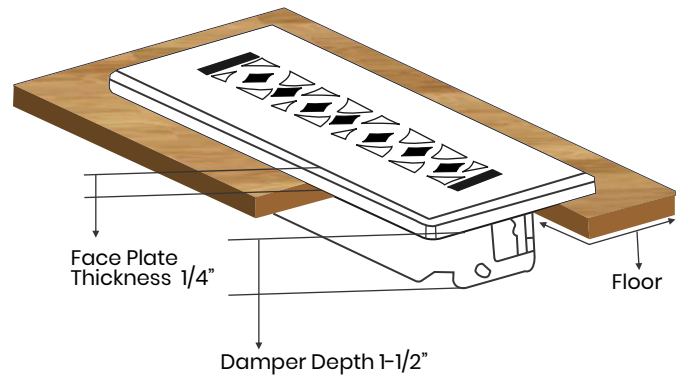

**Floor Register:**

Size 4"x12"

**Model:** VR 100

**Design:** Tudor Mashroom

**Metal:**

Cast Aluminum & Cast Iron

**Available Colors:**

Black, Brown & White

**PRIMA FLOOR REGISTER**

**SIZE 4"X12"**

<b>Duct</b>	Opening	4"X12"
<b>Outer Face Plate</b>	Length	14"
<b>Outer Face Plate</b>	Width	5-1/2"
<b>Damper at back</b>	Depth	1-1/2"