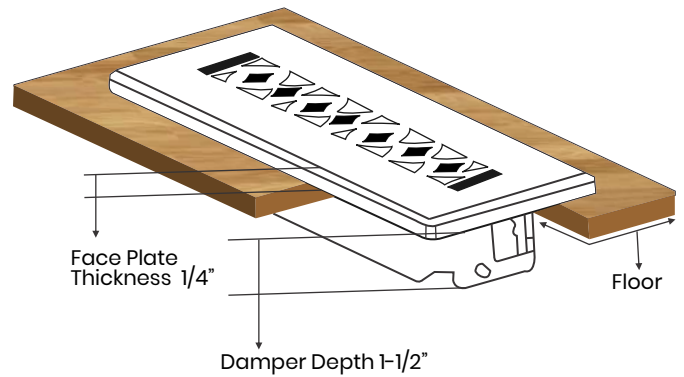

Floor Register:

Size 4"x10"

Model: VR 100

Design: Tudor Mashroom

Metal:

Cast Aluminum & Cast Iron

Available Colors:

Black, Brown & White

**PRIMA FLOOR REGISTER
SIZE 4"X10"**

Duct	Opening	4"X10"
Outer Face Plate	Length	11-3/4"
Outer Face Plate	Width	5-1/2"
Damper at back	Depth	1-1/2"