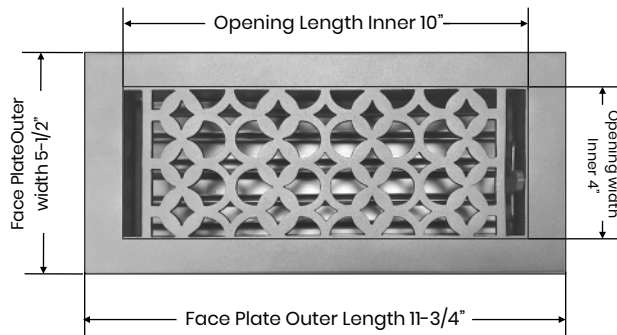

Floor Register:

Size 4"x10"

Model: VR 100

Design: Tudor Mashroom

Metal:

Cast Aluminum & Cast Iron

Available Colors:

Black, Brown & White

**PRIMA FLOOR REGISTER
SIZE 4"X10"**

Duct	Opening	4"X10"
Outer Face Plate	Length	11-3/4"
Outer Face Plate	Width	5-1/2"
Damper at back	Depth	1-1/2"